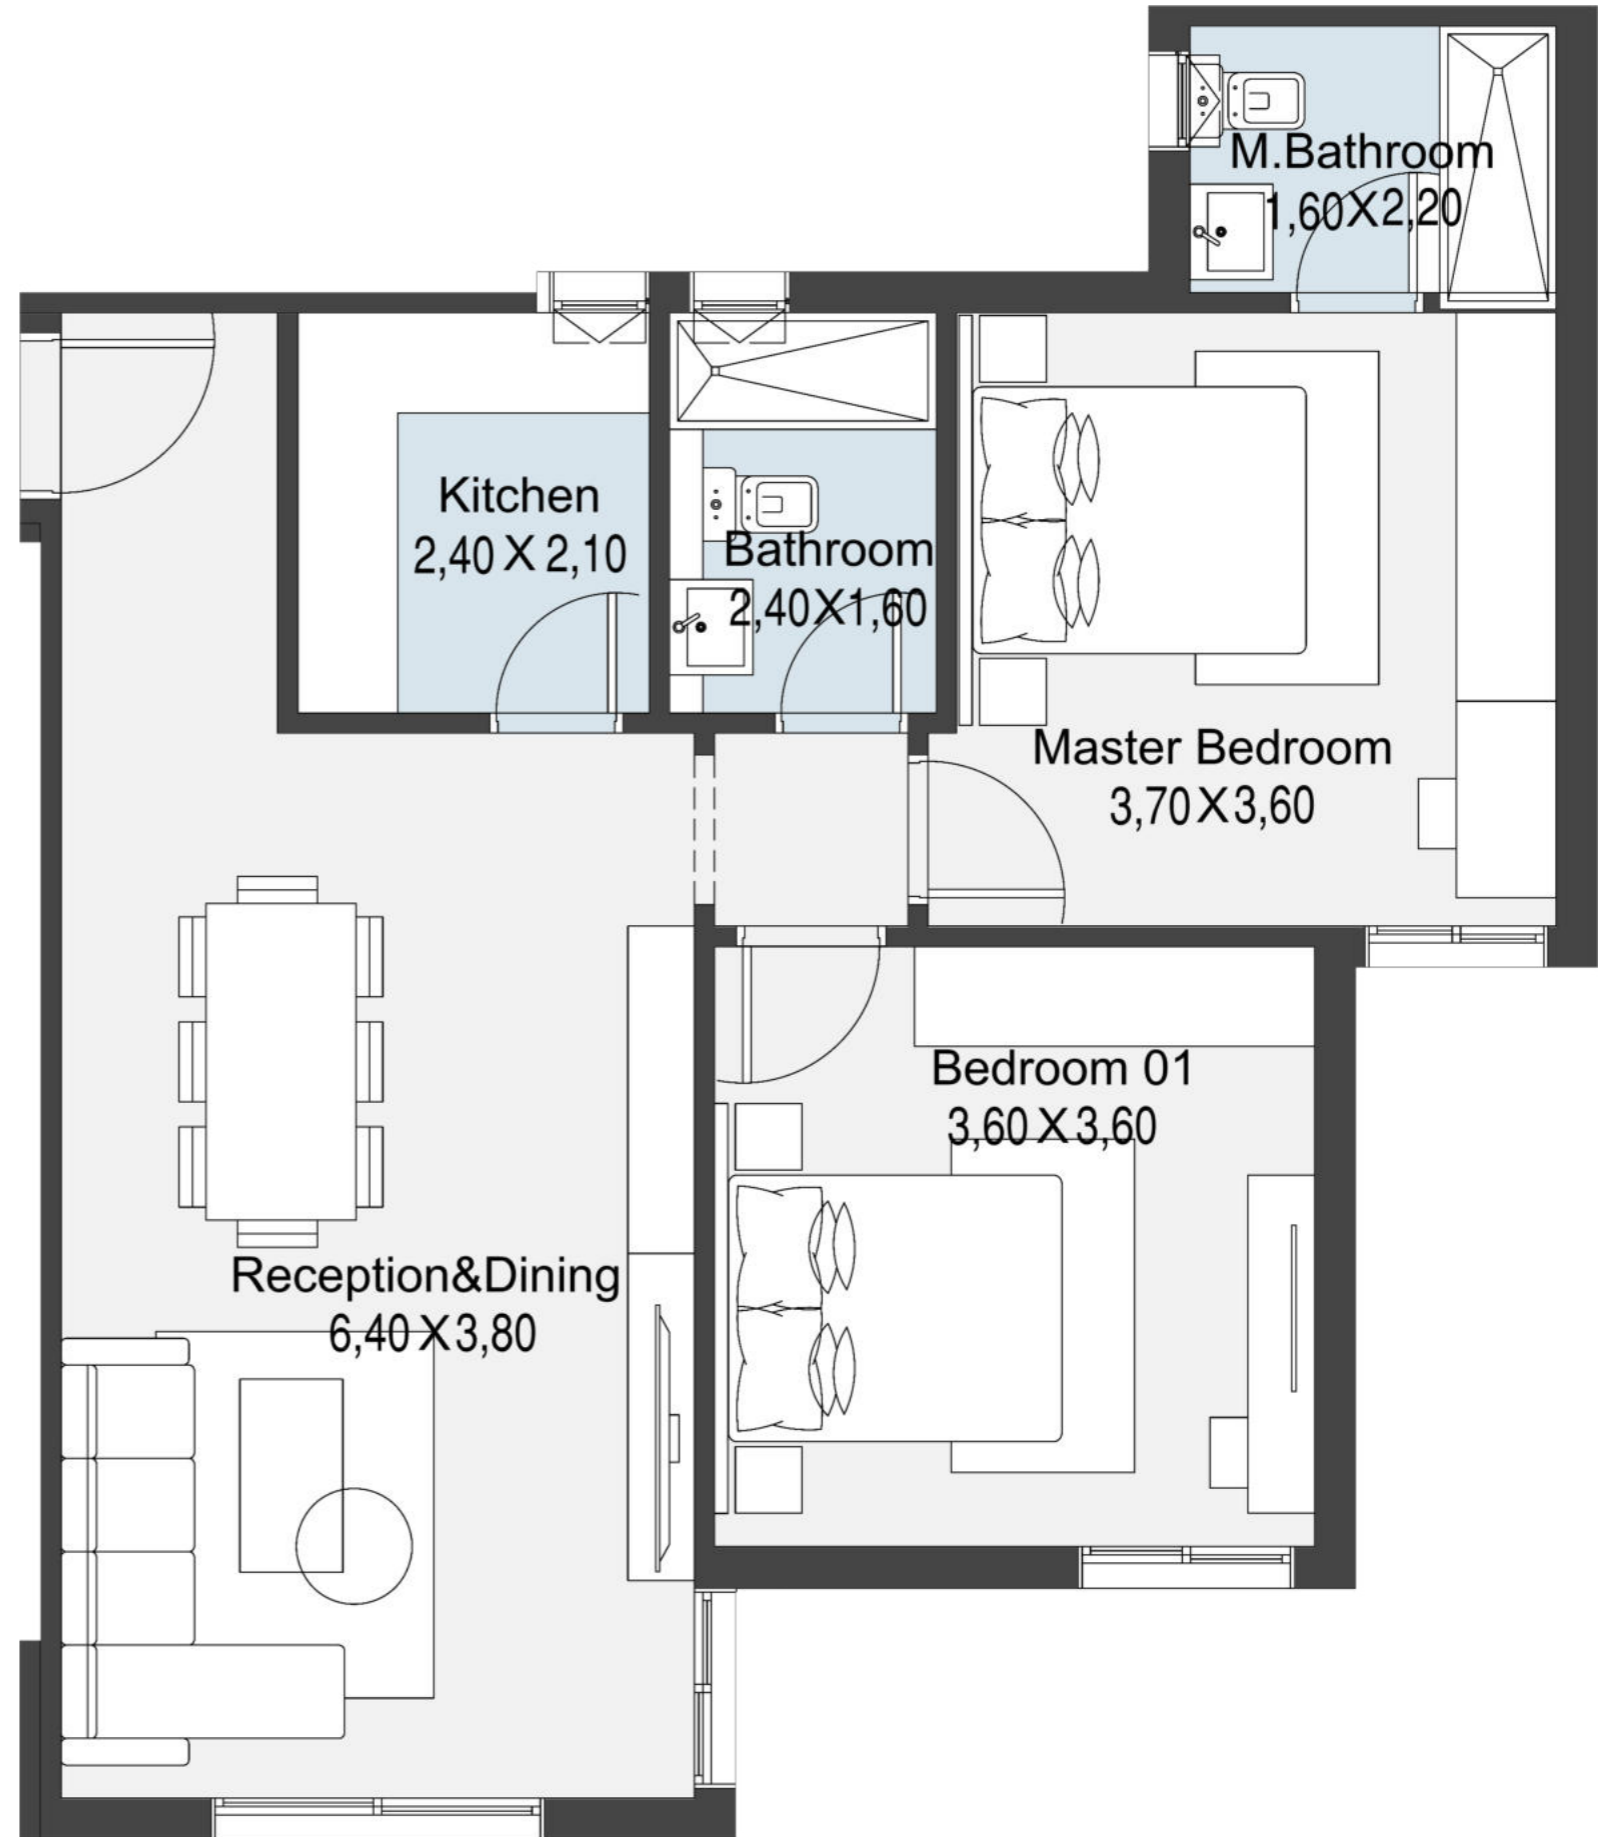

Diplomatic Village

TYPE A

GROUND FLOOR A

 **GROUND FLOOR A**
95M²

Residence **GROUND FLOOR A**
104 M²

 **GROUND FLOOR A**
Residence
111 M²

Residence **GROUND FLOOR A**
165 M²

Residence

TYPICAL FLOOR A

104M²

Residence

TYPICAL FLOOR A

108M²

Residence

TYPICAL FLOOR A

117 M²

Residence **TYPICAL FLOOR A**
120 M²

 **TYPICAL FLOOR A**
Residence
117 M²

TYPE B

GROUND FLOOR B

Residence **GROUND FLOOR B**
117 M²

Residence **GROUND FLOOR B**
154M² (DUPLEX)

Residence **GROUND FLOOR B**
148M²

FIRST FLOOR B

Residence

FIRST FLOOR B

154 M² (DUPLEX)

FIRST FLOOR B
Residence
155 M²

TYPICAL FLOOR B

TYPICAL FLOOR B
 Residence
155 M²

TYPE C