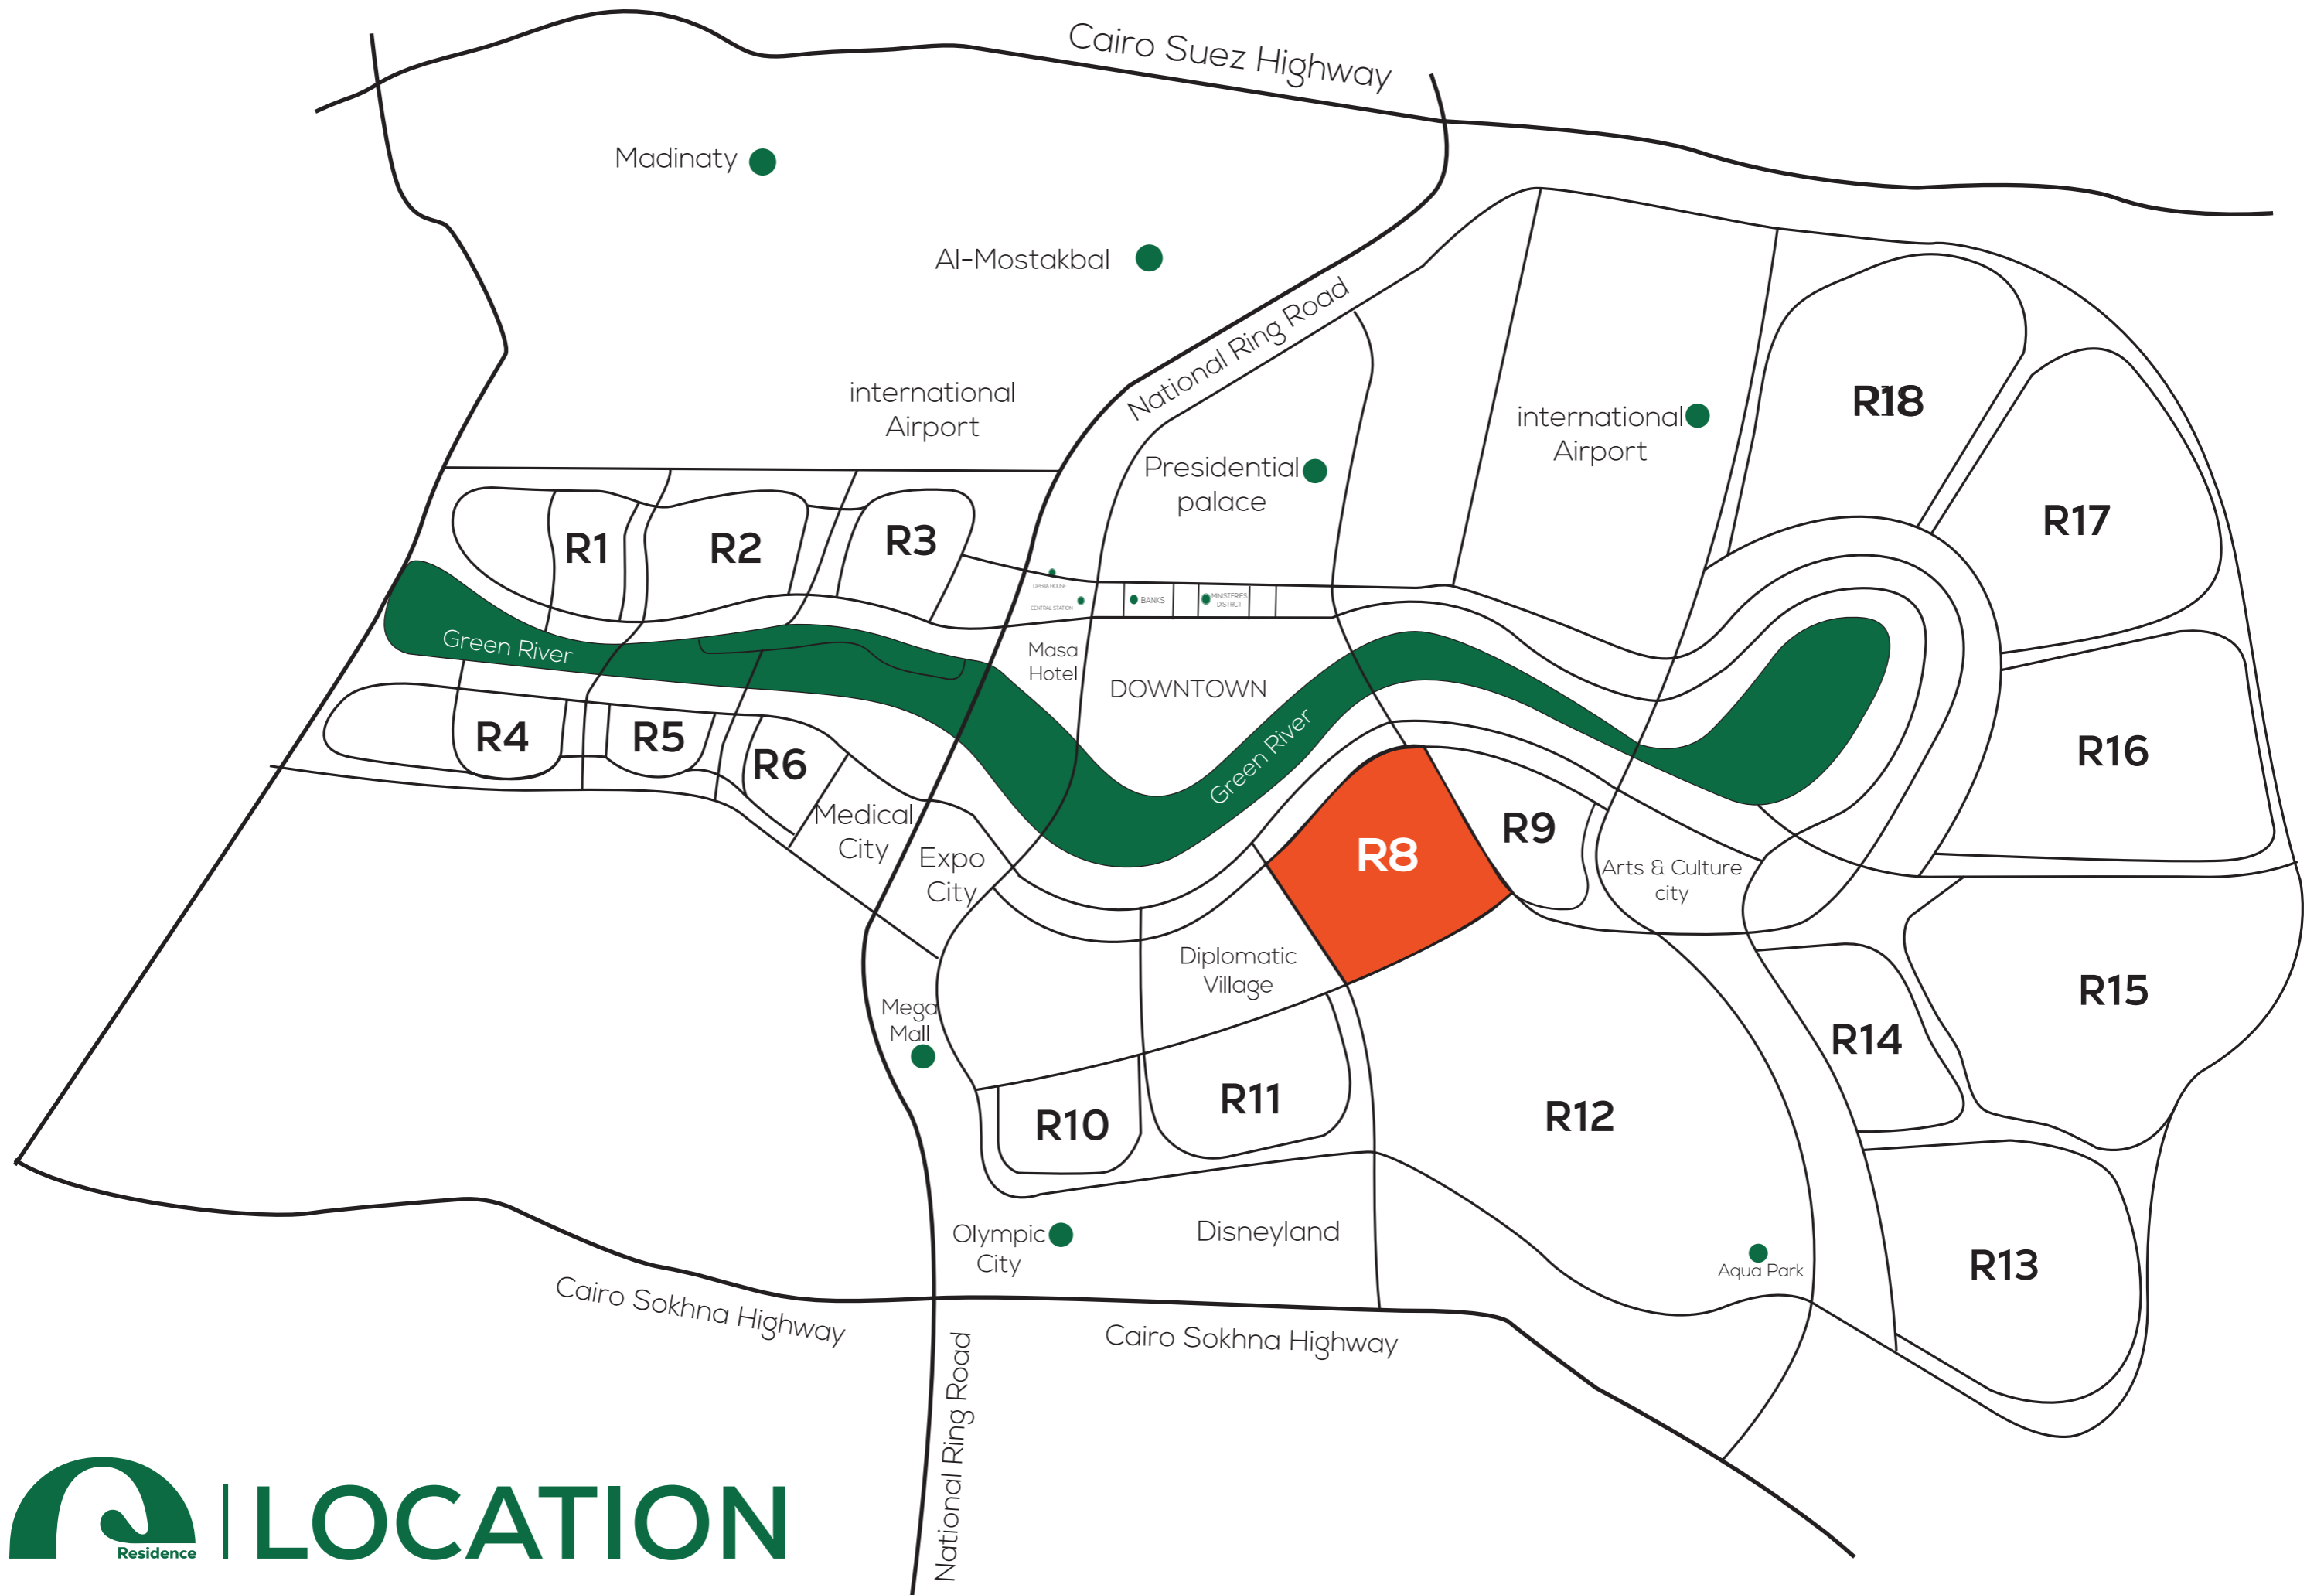

NEW CAPITAL R8

amari
Residence

New Event
D e v e l o p m e n t s

New Event . . . New Era

Green River

MOHAMMED BIN ZAYED SOUTH AXIS

Diplomatic Village

- Hotel
- Universitie
- Clubs
- Green area
- Service area

MASTER PLAN

NEW CAPITAL

R8

UNITS NUMBER

- | | | | |
|--|-----------------------|--|---------------------|
| | 1 2 Private Gates | | 11 Kids Play Ground |
| | 2 Swimming Pool | | 12 Green Areas |
| | 3 Water Features | | 13 Gathering Area |
| | 4 Club House | | 14 Plaza Entrance |
| | 5 Commercial | | 15 Floating Deck |
| | 6 Co-Working Space | | 16 Family Area |
| | 7 ATM Center | | 17 Barbeque Area |
| | 8 Smart Nursery | | 18 YOGA Area |
| | 9 Medical Center | | 19 Running Track |
| | 10 Padel-Tennis court | | 20 Reading Corner |