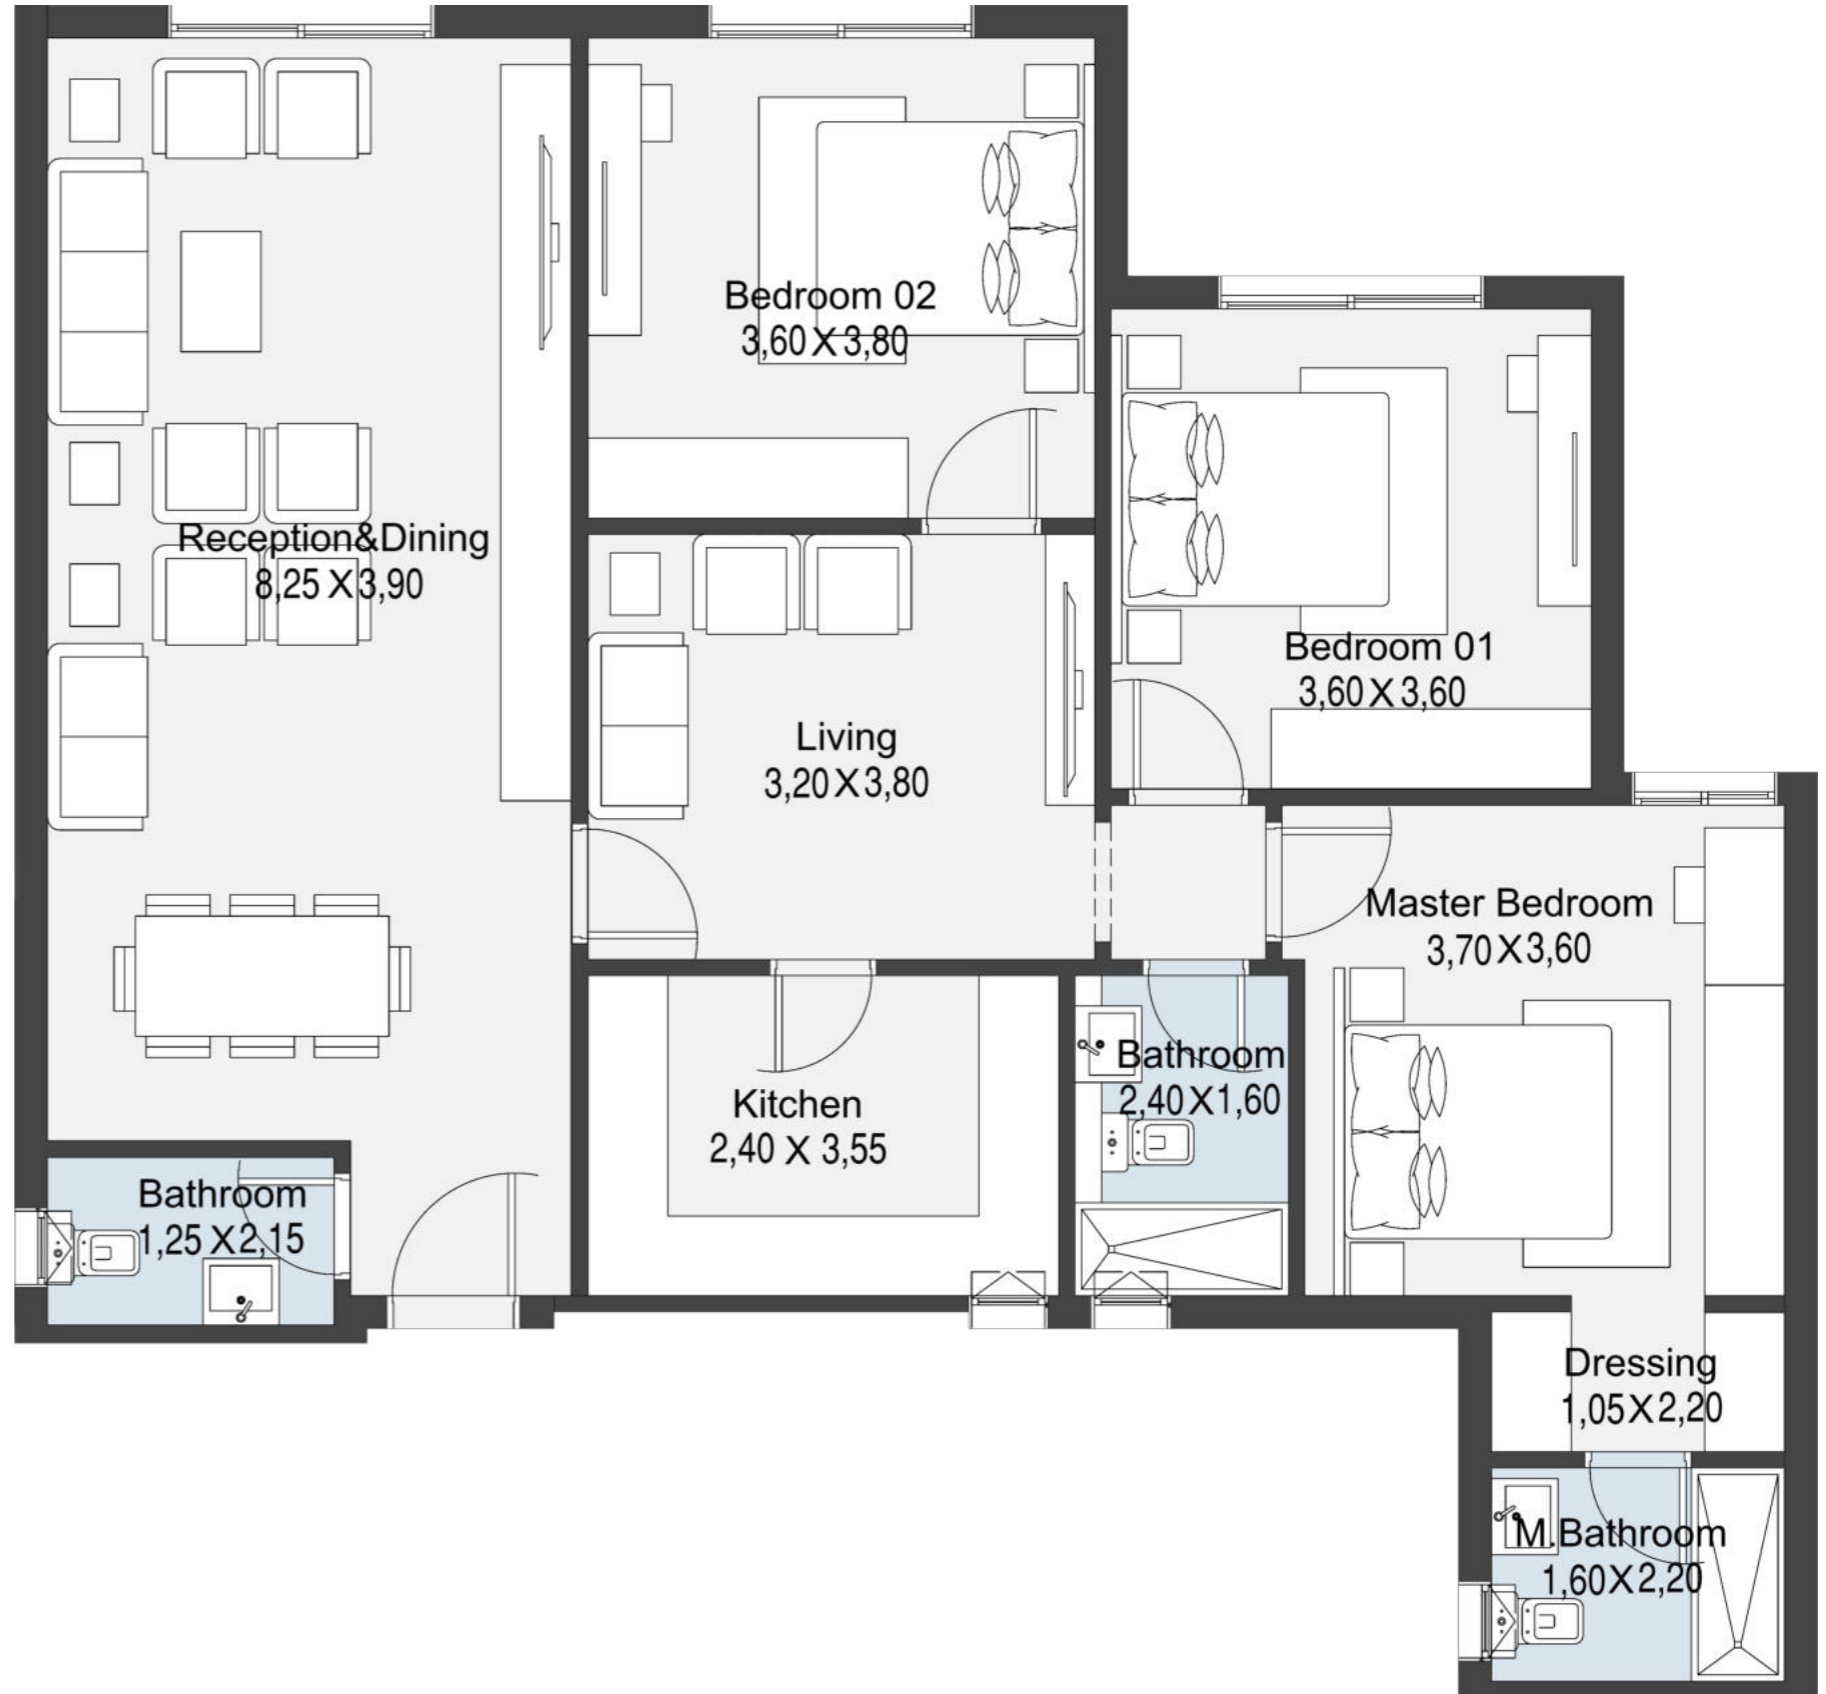

Diplomatic Village

TYPE A

GROUND FLOOR A

 **GROUND FLOOR A**
95M²

Residence **GROUND FLOOR A**
104 M²

 **GROUND FLOOR A**
Residence
111 M²

Residence **GROUND FLOOR A**
165 M²

Residence

TYPICAL FLOOR A

104M²

Residence

TYPICAL FLOOR A

108M²

Residence

TYPICAL FLOOR A

117 M²

Residence **TYPICAL FLOOR A**
120 M²

 **TYPICAL FLOOR A**
Residence
117 M²

TYPE B

GROUND FLOOR B

Residence **GROUND FLOOR B**
117 M²

Residence **GROUND FLOOR B**
154M² (DUPLEX)

Residence **GROUND FLOOR B**
148M²

FIRST FLOOR B

Residence

FIRST FLOOR B

154 M² (DUPLEX)

FIRST FLOOR B
Residence
155 M²

TYPICAL FLOOR B

TYPICAL FLOOR B
 Residence
155 M²

TYPE C