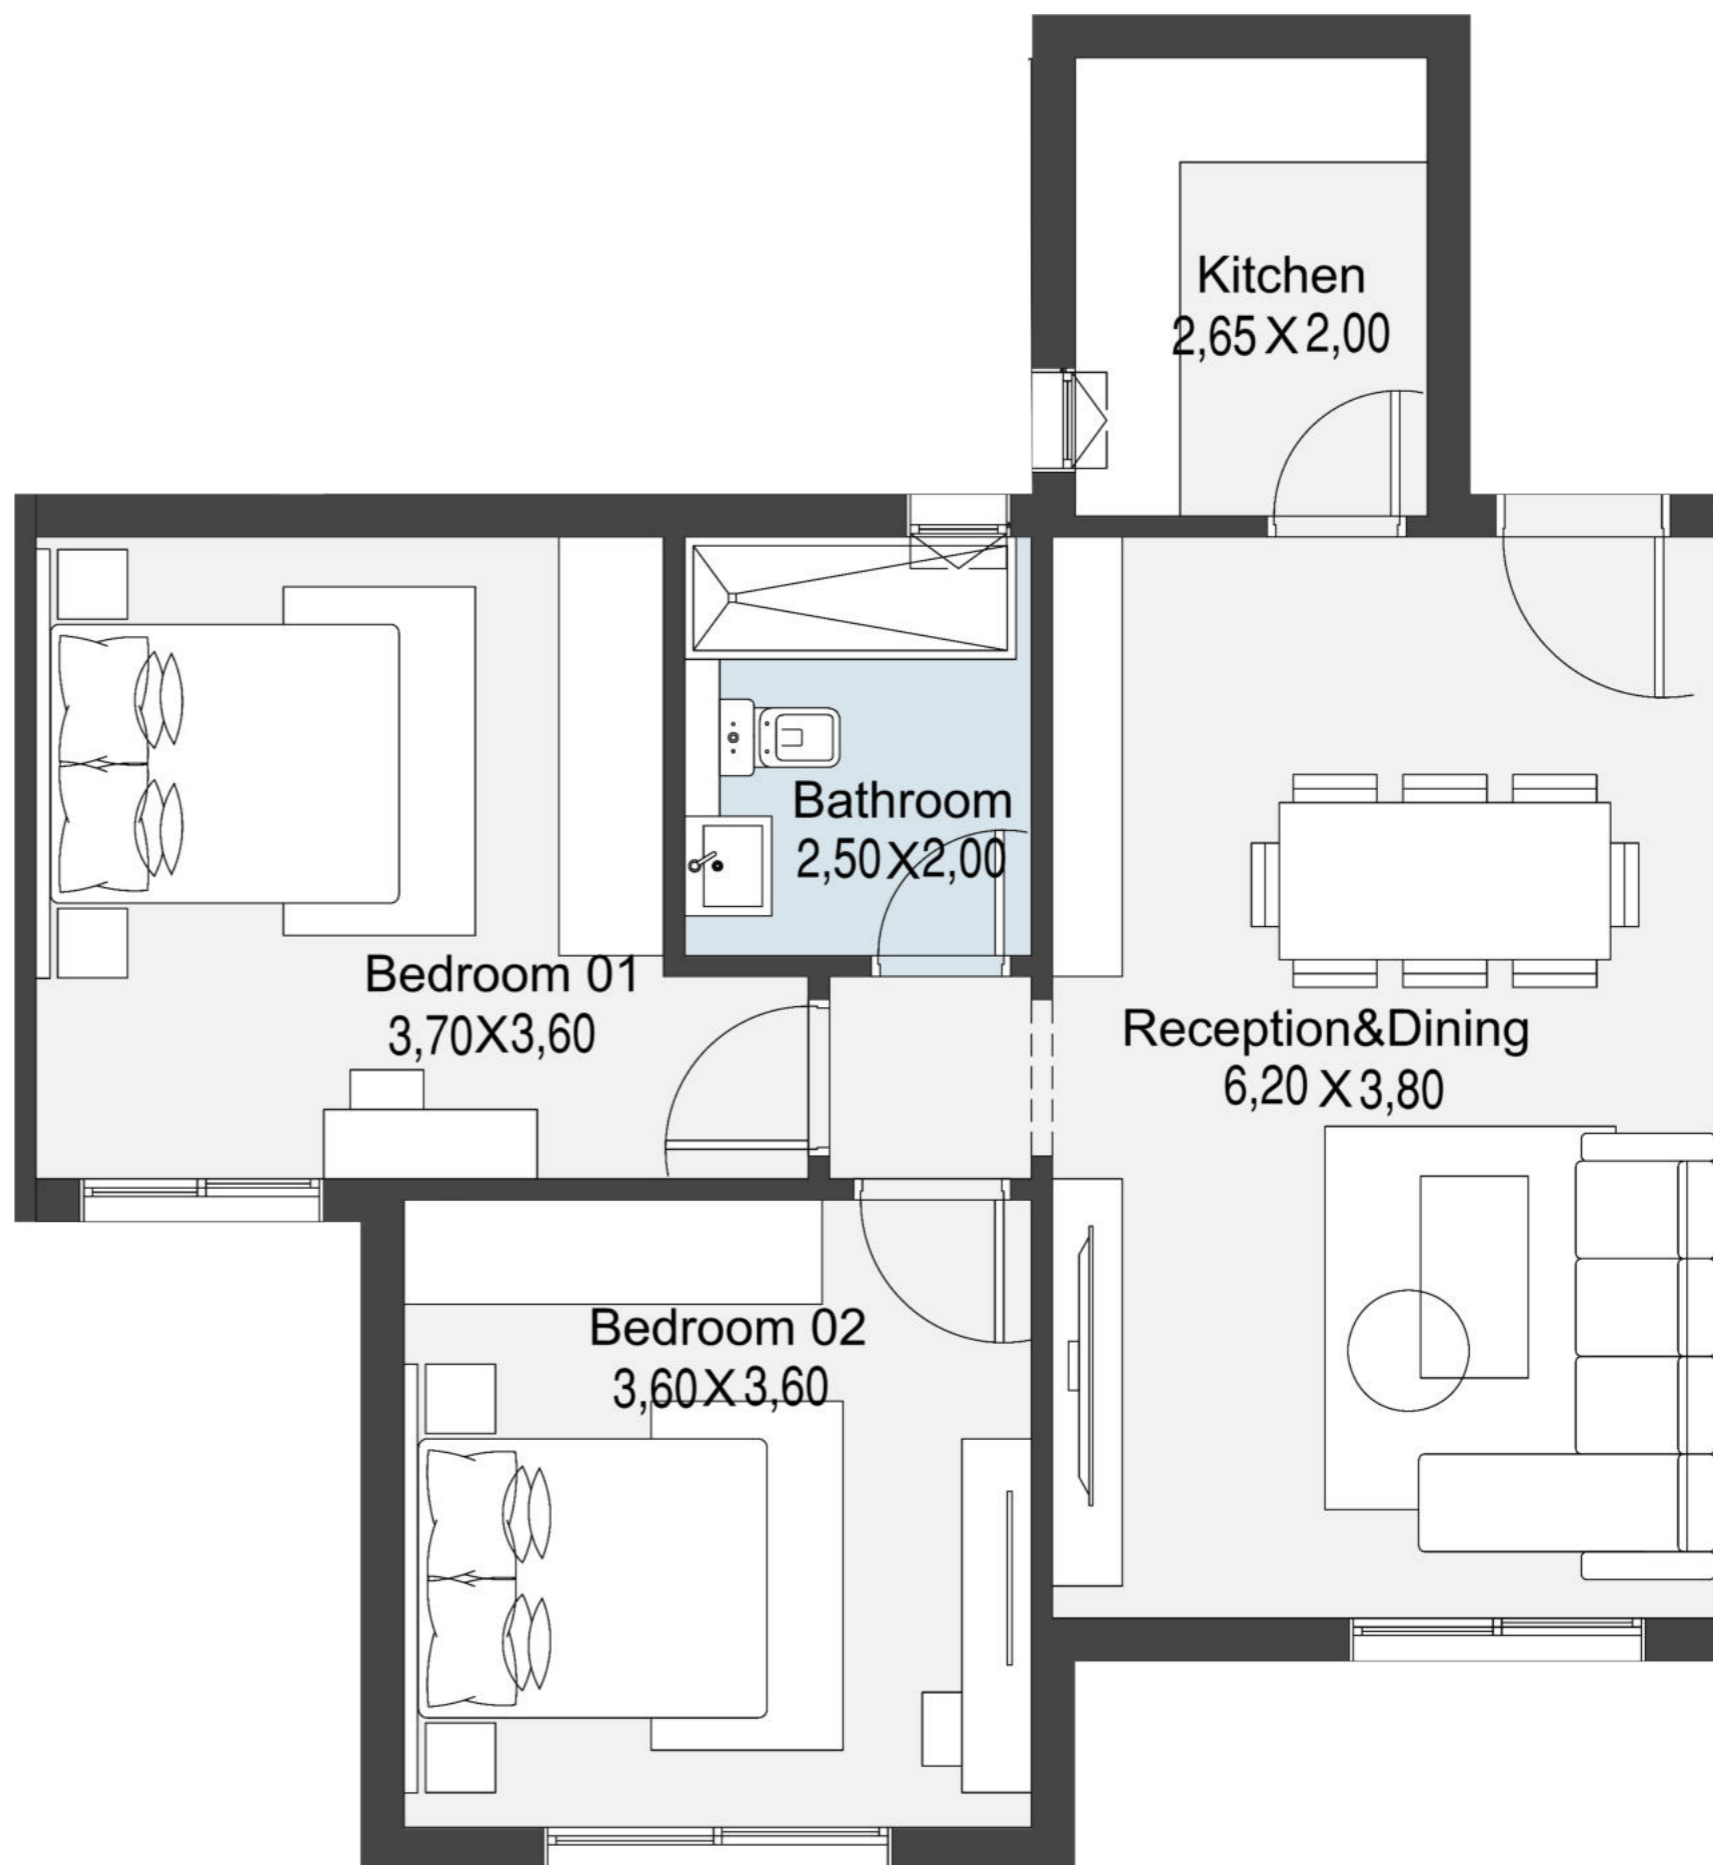

Diplomatic Village

TYPE A

GROUND FLOOR A

 **GROUND FLOOR A**
95M²

Residence **GROUND FLOOR A**
104 M²

 **GROUND FLOOR A**
Residence
111 M²

Residence **GROUND FLOOR A**
165 M²

Residence

TYPICAL FLOOR A

104M²

Residence

TYPICAL FLOOR A

108M²

Residence

TYPICAL FLOOR A

117 M²

Residence **TYPICAL FLOOR A**
120 M²

 **TYPICAL FLOOR A**
Residence
117 M²

TYPE B

GROUND FLOOR B

Residence **GROUND FLOOR B**
117 M²

Residence **GROUND FLOOR B**
154M² (DUPLEX)

Residence **GROUND FLOOR B**
148M²

TYPICAL FLOOR D

TYPICAL FLOOR D
Residence
177 M²

TYPICAL FLOOR D
Residence
177 M²

TYPICAL FLOOR D
Residence
220M²

Thank You

New Event
D e v e l o p m e n t s