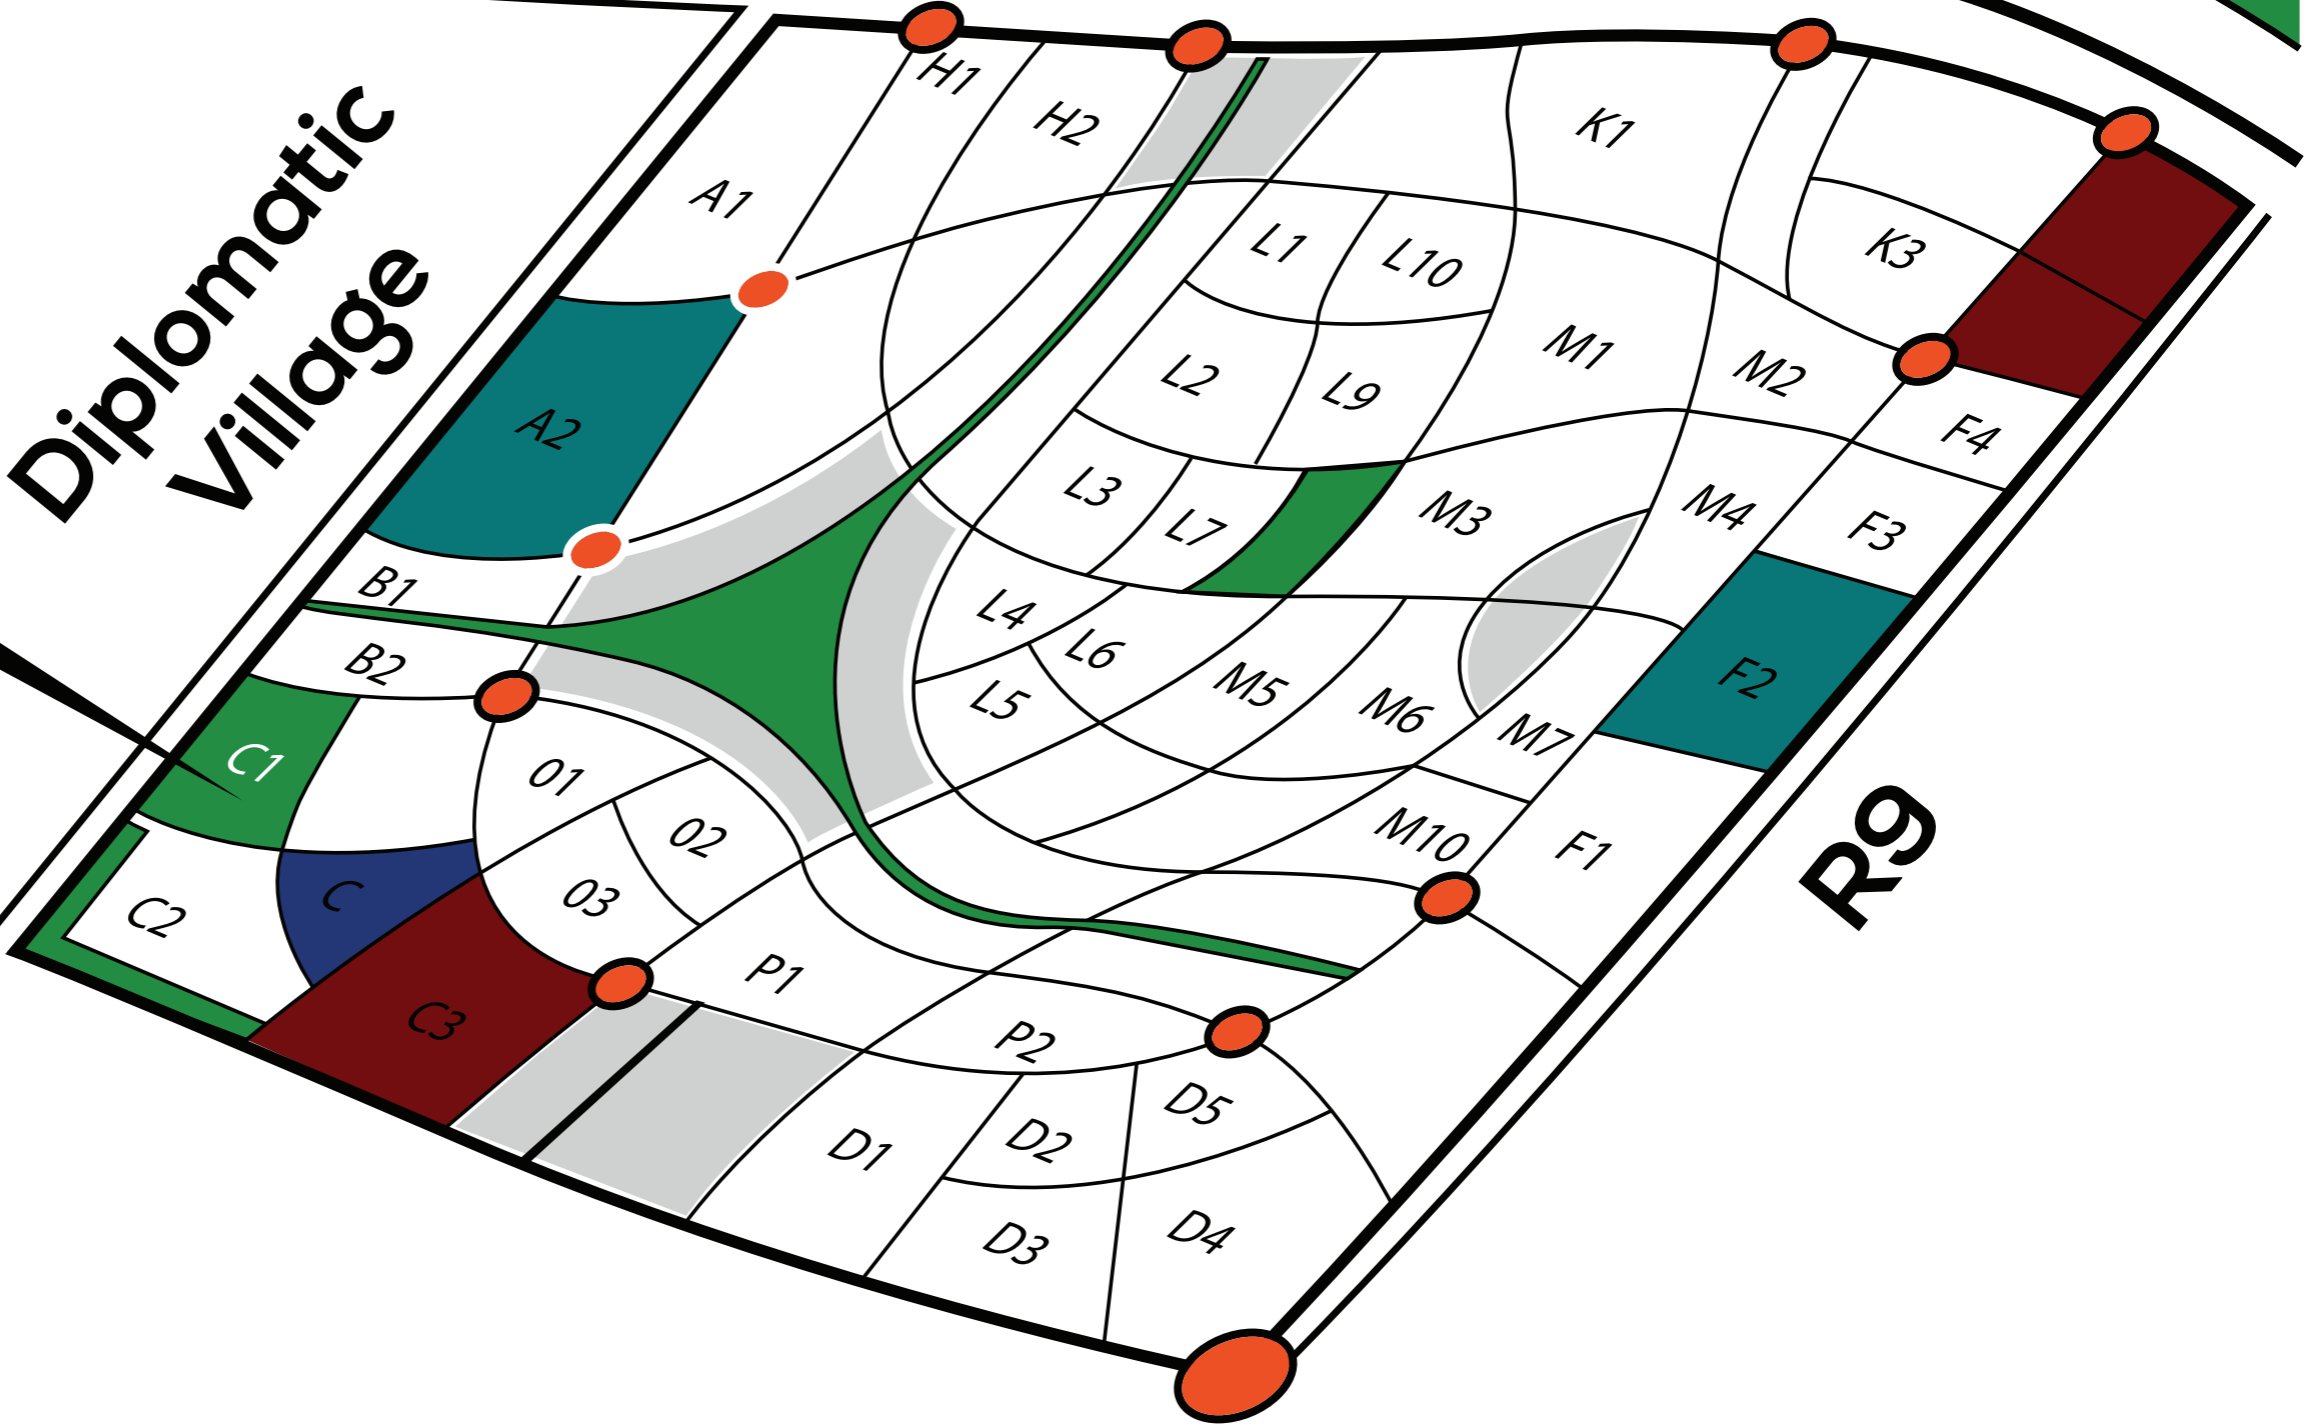

NEW CAPITAL R8

amari
Residence

New Event
D e v e l o p m e n t s

New Event . . . New Era

Green River

MOHAMMED BIN ZAYED SOUTH AXIS

Diplomatic Village

- Hotel
- Universitie
- Clubs
- Green area
- Service area

MASTER PLAN

NEW CAPITAL

R8

UNITS NUMBER

- | | | | |
|--|-----------------------|--|---------------------|
| | 1 2 Private Gates | | 11 Kids Play Ground |
| | 2 Swimming Pool | | 12 Green Areas |
| | 3 Water Features | | 13 Gathering Area |
| | 4 Club House | | 14 Plaza Entrance |
| | 5 Commercial | | 15 Floating Deck |
| | 6 Co-Working Space | | 16 Family Area |
| | 7 ATM Center | | 17 Barbeque Area |
| | 8 Smart Nursery | | 18 YOGA Area |
| | 9 Medical Center | | 19 Running Track |
| | 10 Padel-Tennis court | | 20 Reading Corner |

Diplomatic Village

TYPE A

GROUND FLOOR A

 **GROUND FLOOR A**
95M²

Residence **GROUND FLOOR A**
104 M²

 **GROUND FLOOR A**
Residence
111 M²

Residence **GROUND FLOOR A**
165 M²

Residence

TYPICAL FLOOR D

TYPICAL FLOOR D
Residence
177 M²

TYPICAL FLOOR D
Residence
177 M²

TYPICAL FLOOR D
Residence
220M²

Thank You

New Event
D e v e l o p m e n t s