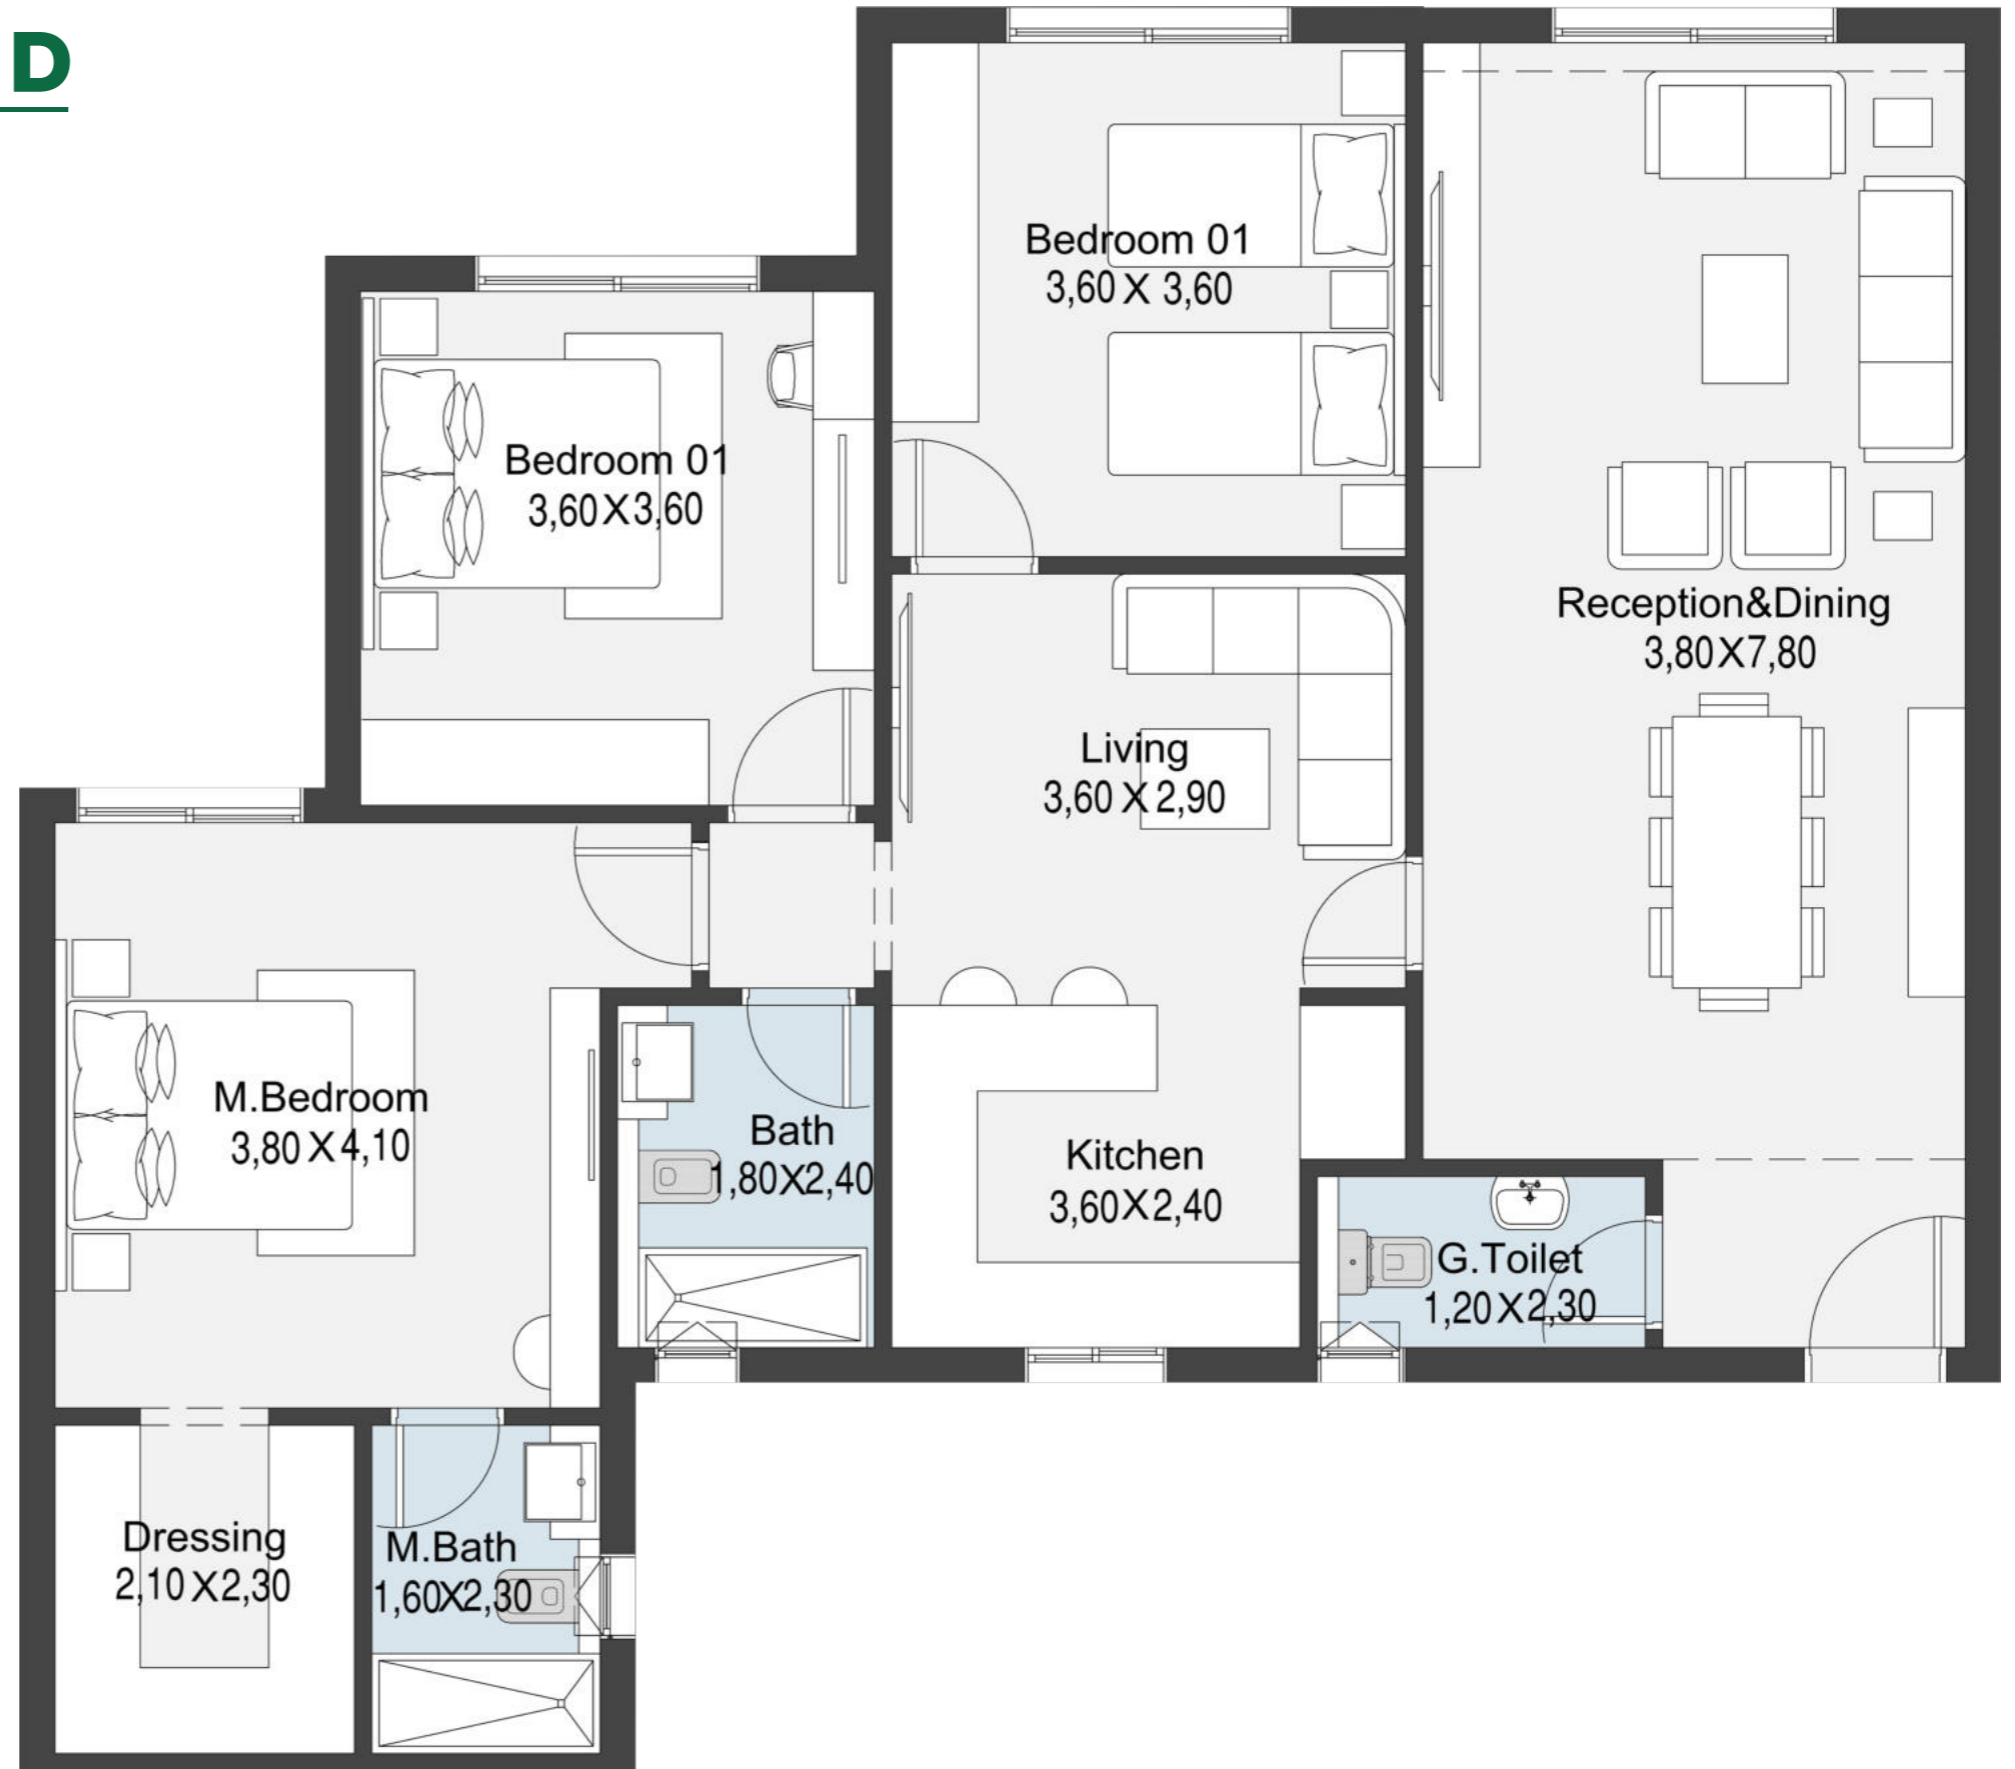

TYPICAL FLOOR A

104M²

Residence

TYPICAL FLOOR A

108M²

Residence

TYPICAL FLOOR A

117 M²

GROUND FLOOR C

Residence **GROUND FLOOR C**
124 M²

Residence **GROUND FLOOR C**
165M²

TYPICAL FLOOR C

TYPICAL FLOOR C
Residence
177 M²

TYPED

Residence

GROUND FLOOR

Residence **GROUND FLOOR D**
124 M²

Residence

GROUND FLOOR D

165M²

Residence

GROUND FLOOR D

165M²

Residence **GROUND FLOOR D**
212 M²

TYPICAL FLOOR D

TYPICAL FLOOR D
Residence
177 M²

TYPICAL FLOOR D
Residence
177 M²

TYPICAL FLOOR D
Residence
220M²

Thank You

New Event
D e v e l o p m e n t s