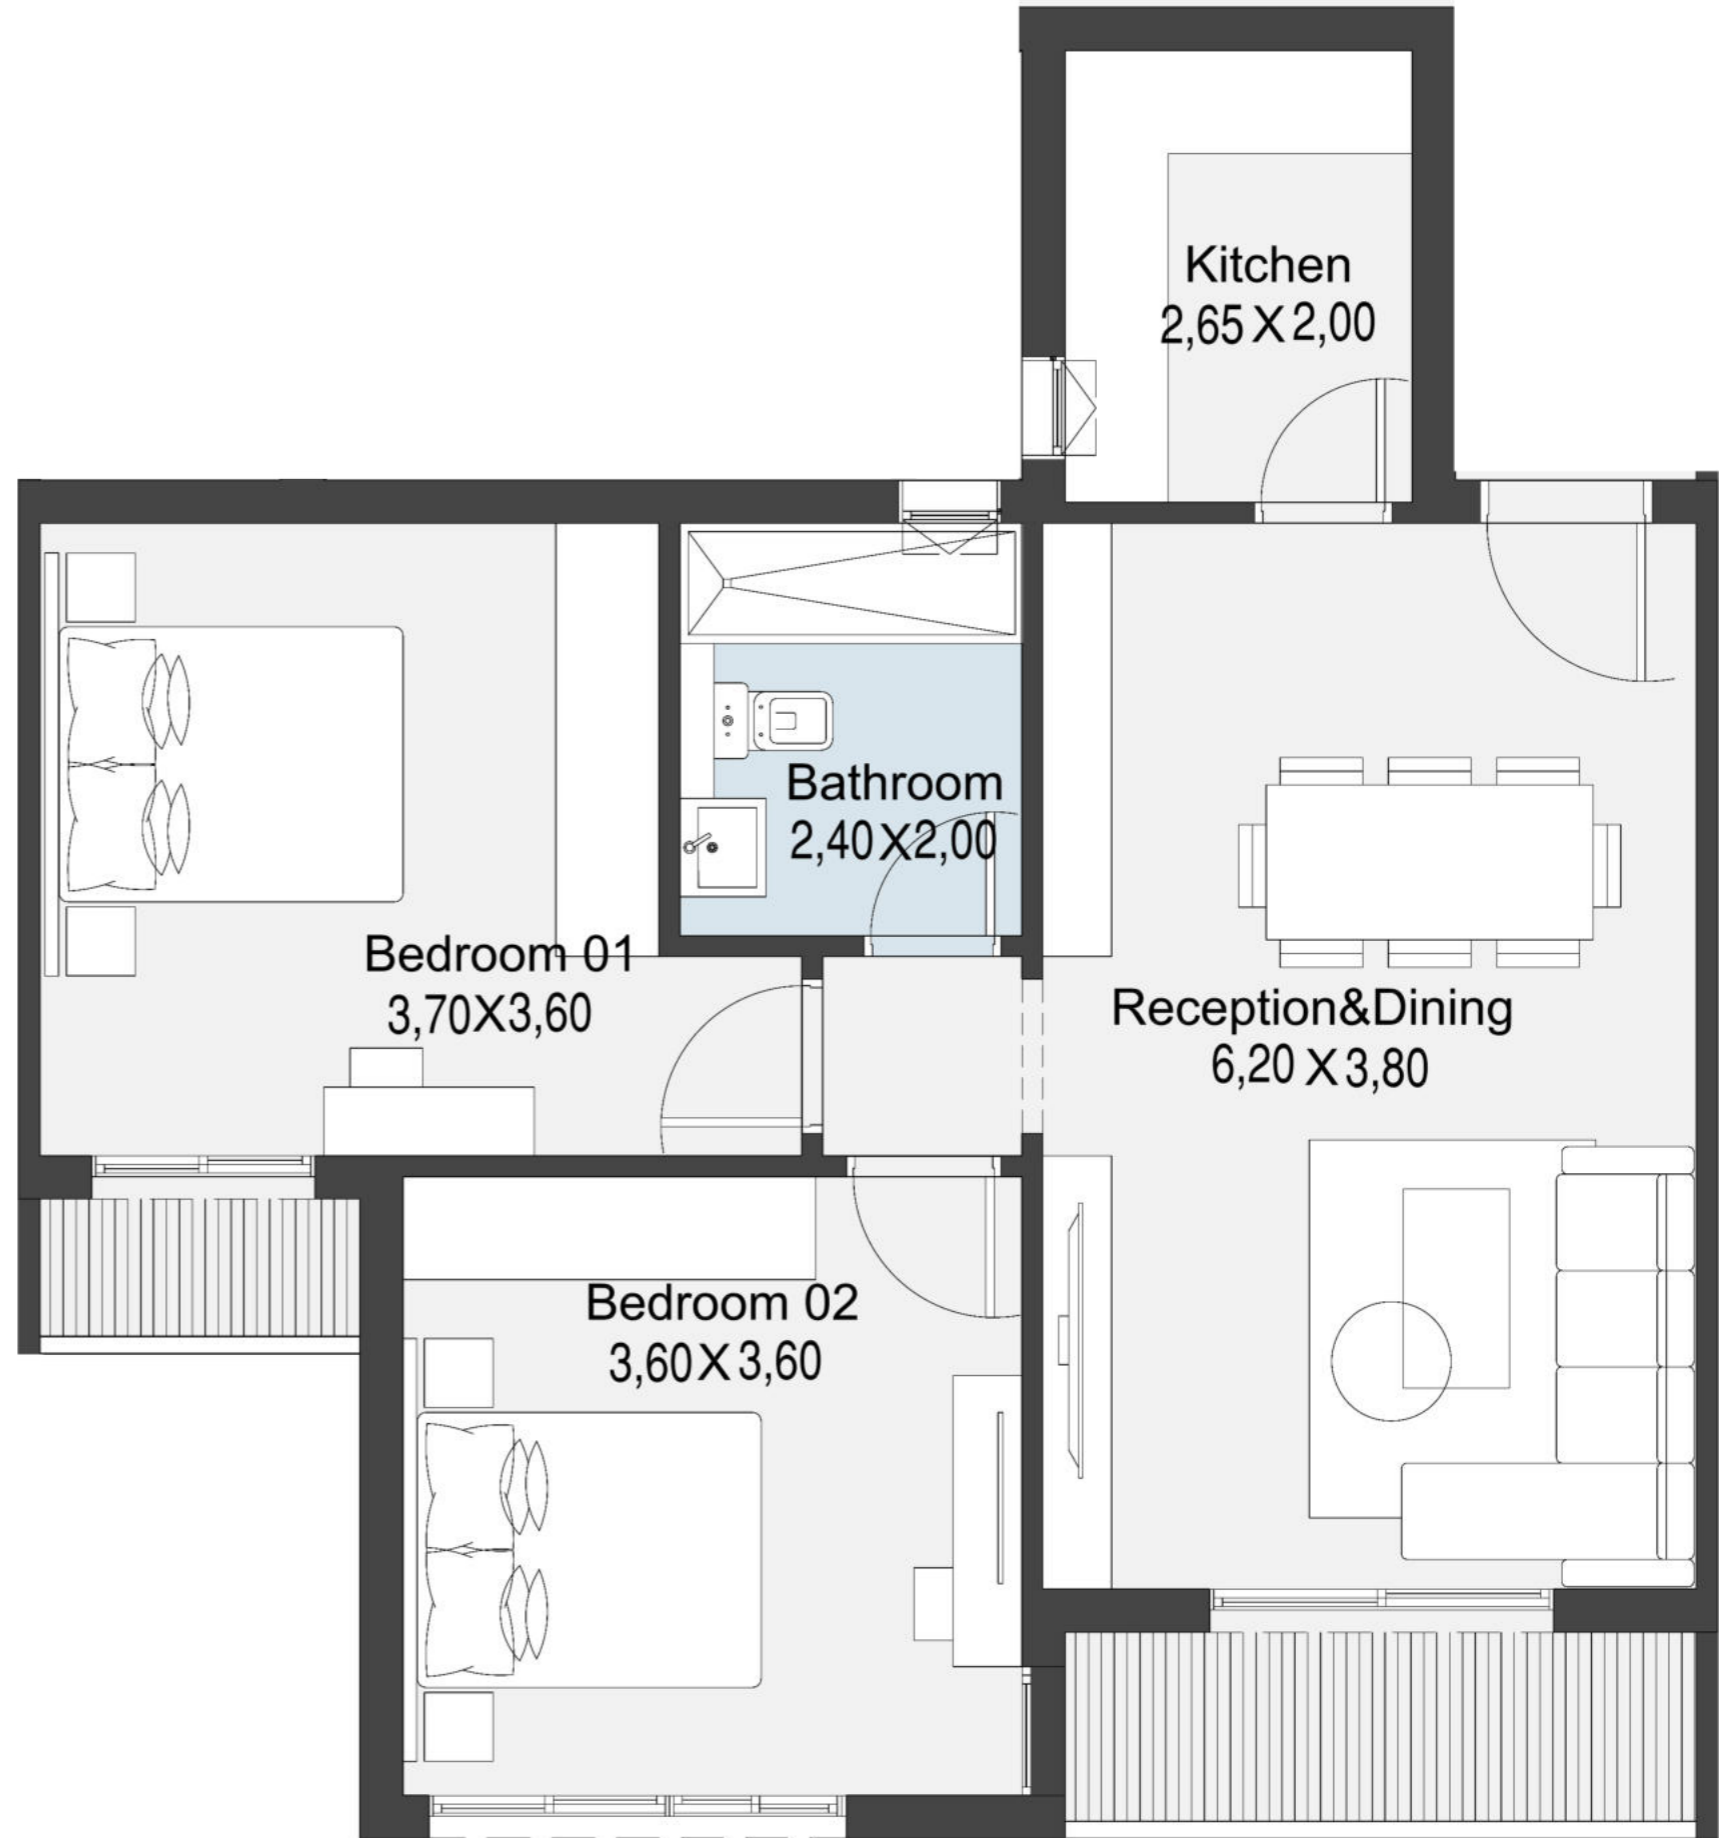

Diplomatic Village

TYPE A

GROUND FLOOR A

 **GROUND FLOOR A**
95M²

Residence **GROUND FLOOR A**
104 M²

 **GROUND FLOOR A**
Residence
111 M²

Residence **GROUND FLOOR A**
165 M²

Residence

TYPICAL FLOOR A

104M²

Residence

TYPICAL FLOOR A

108M²

Residence

TYPICAL FLOOR A

117 M²

Residence **TYPICAL FLOOR A**
120 M²

 **TYPICAL FLOOR A**
Residence
117 M²

TYPE B

GROUND FLOOR B

Residence **GROUND FLOOR B**
117 M²

Residence **GROUND FLOOR B**
154M² (DUPLEX)

Residence **GROUND FLOOR B**
148M²

FIRST FLOOR B

Residence

FIRST FLOOR B

154 M² (DUPLEX)

FIRST FLOOR B
Residence
155 M²

TYPICAL FLOOR B

TYPICAL FLOOR B
 Residence
155 M²

TYPE C