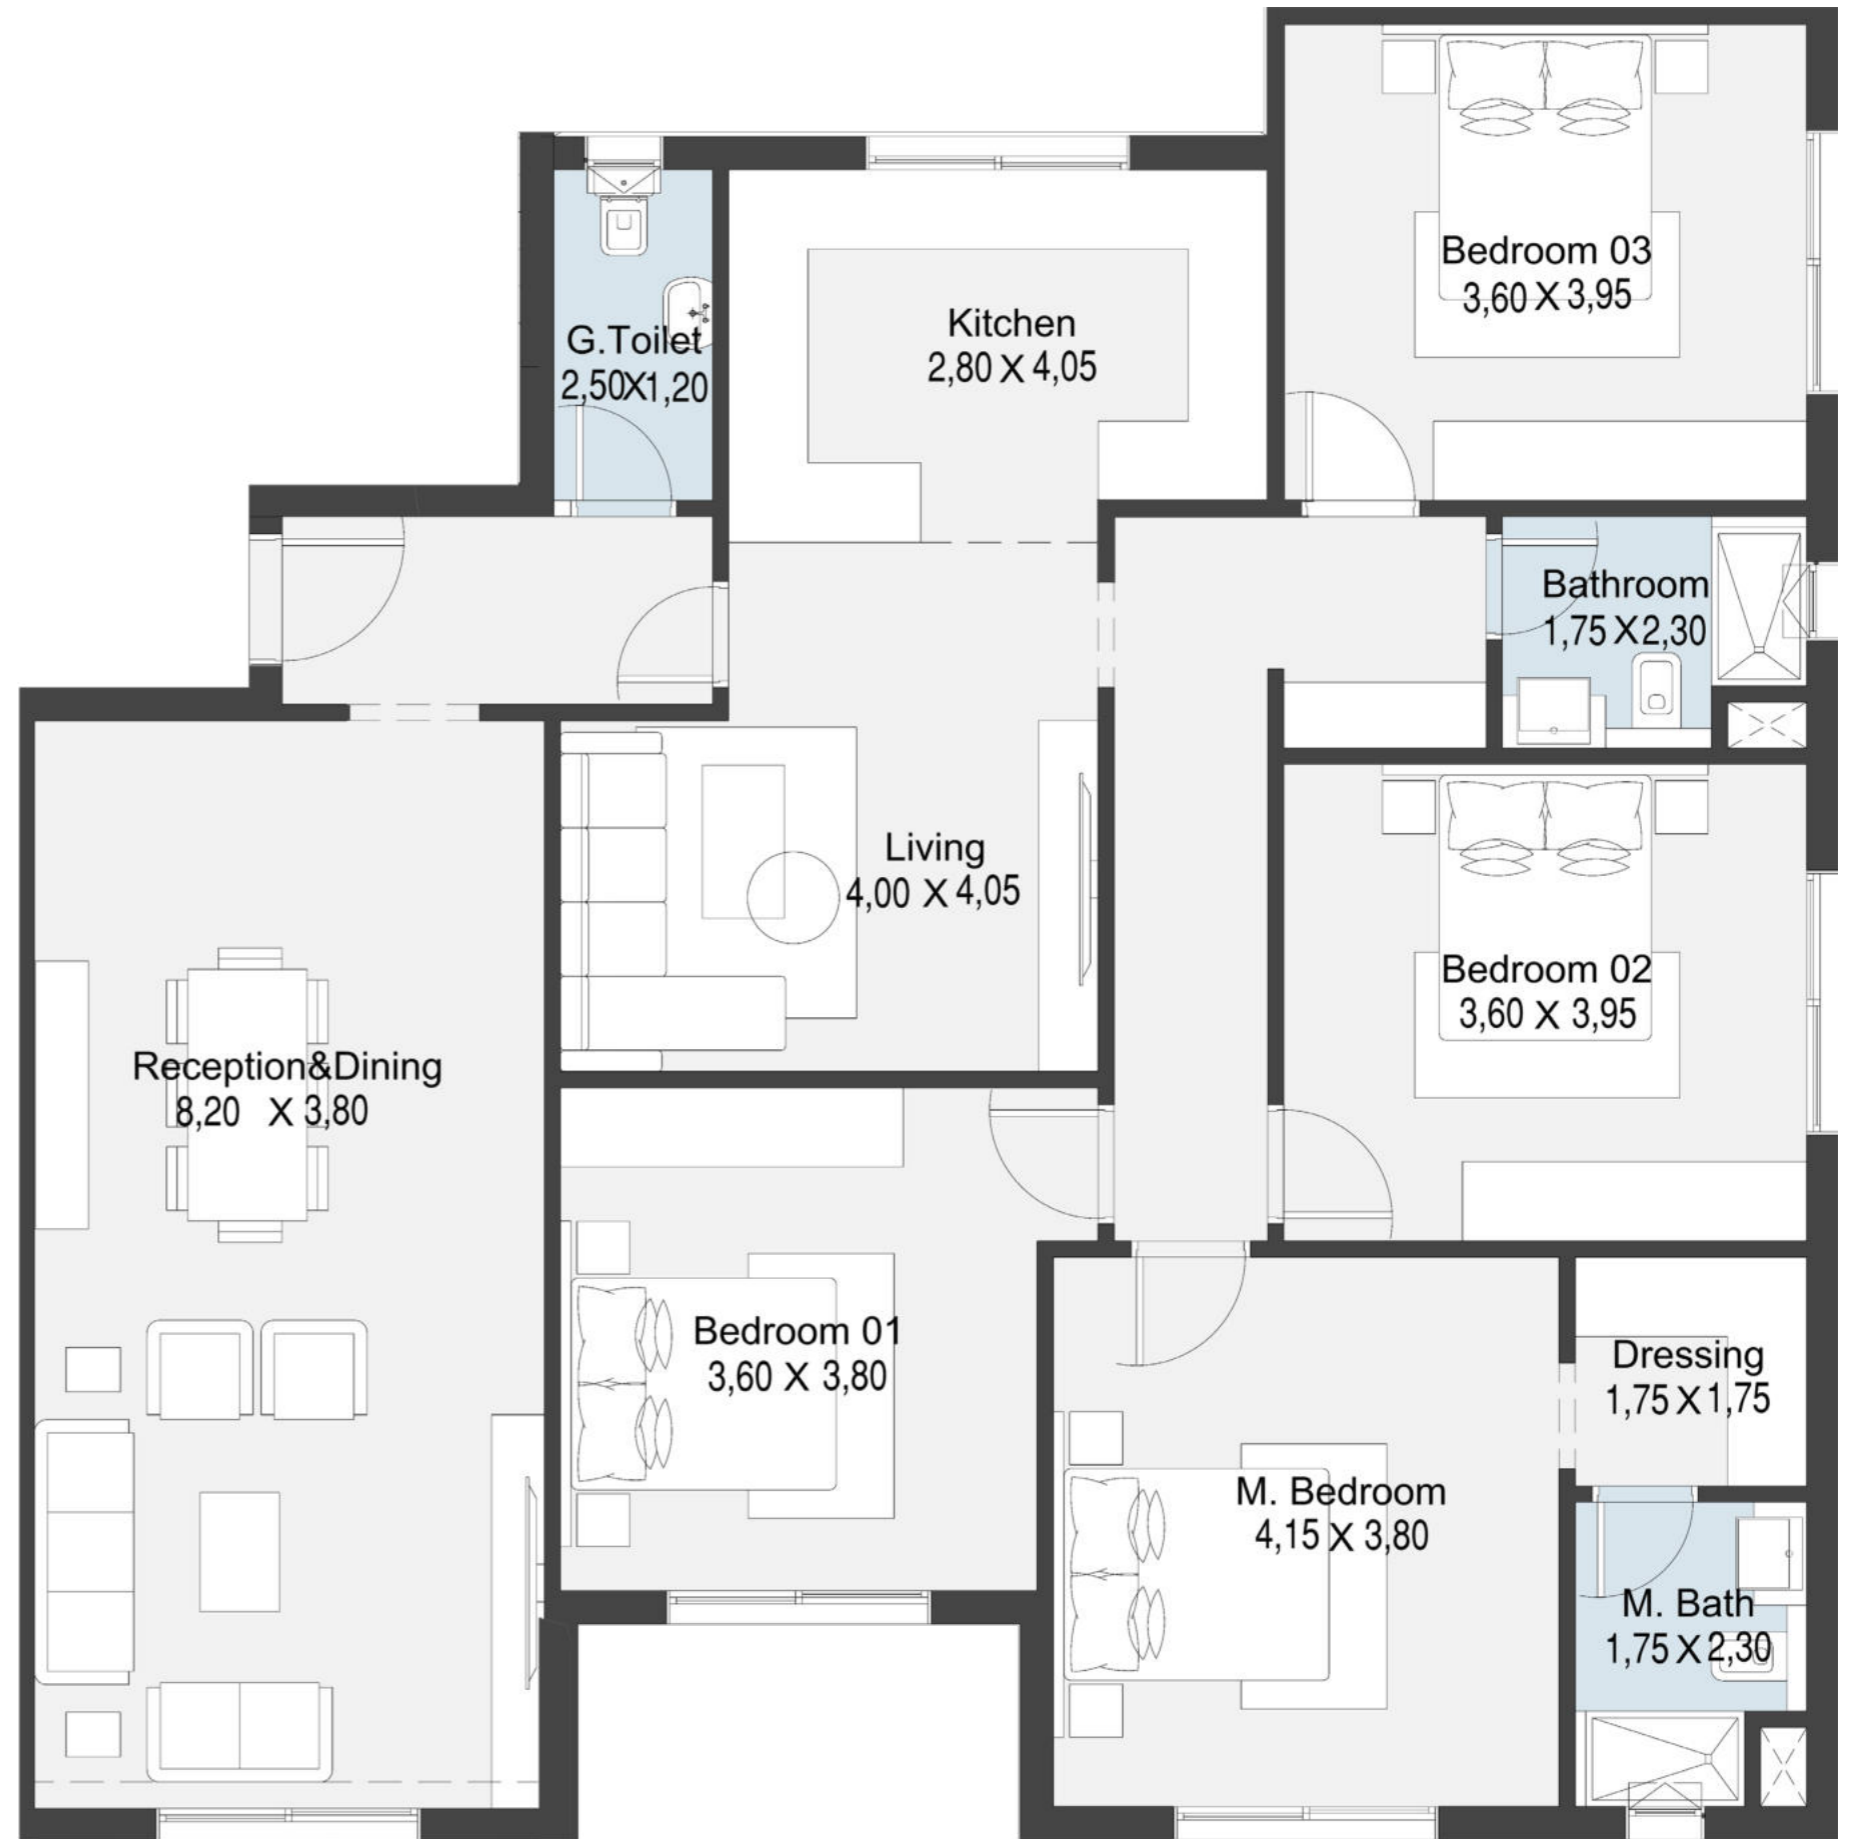

TYPICAL FLOOR A

104M²

Residence

TYPICAL FLOOR A

108M²

Residence

TYPICAL FLOOR A

117 M²

GROUND FLOOR C

Residence **GROUND FLOOR C**
124 M²

Residence **GROUND FLOOR C**
165M²

TYPICAL FLOOR C

TYPICAL FLOOR C
Residence
177 M²

TYPED

Residence

GROUND FLOOR

Residence **GROUND FLOOR D**
124 M²

Residence

GROUND FLOOR D

165M²

Residence

GROUND FLOOR D

165M²

Residence **GROUND FLOOR D**
212 M²

TYPICAL FLOOR D

TYPICAL FLOOR D
Residence
177 M²

TYPICAL FLOOR D
Residence
177 M²

TYPICAL FLOOR D
Residence
220M²

Thank You

New Event
D e v e l o p m e n t s