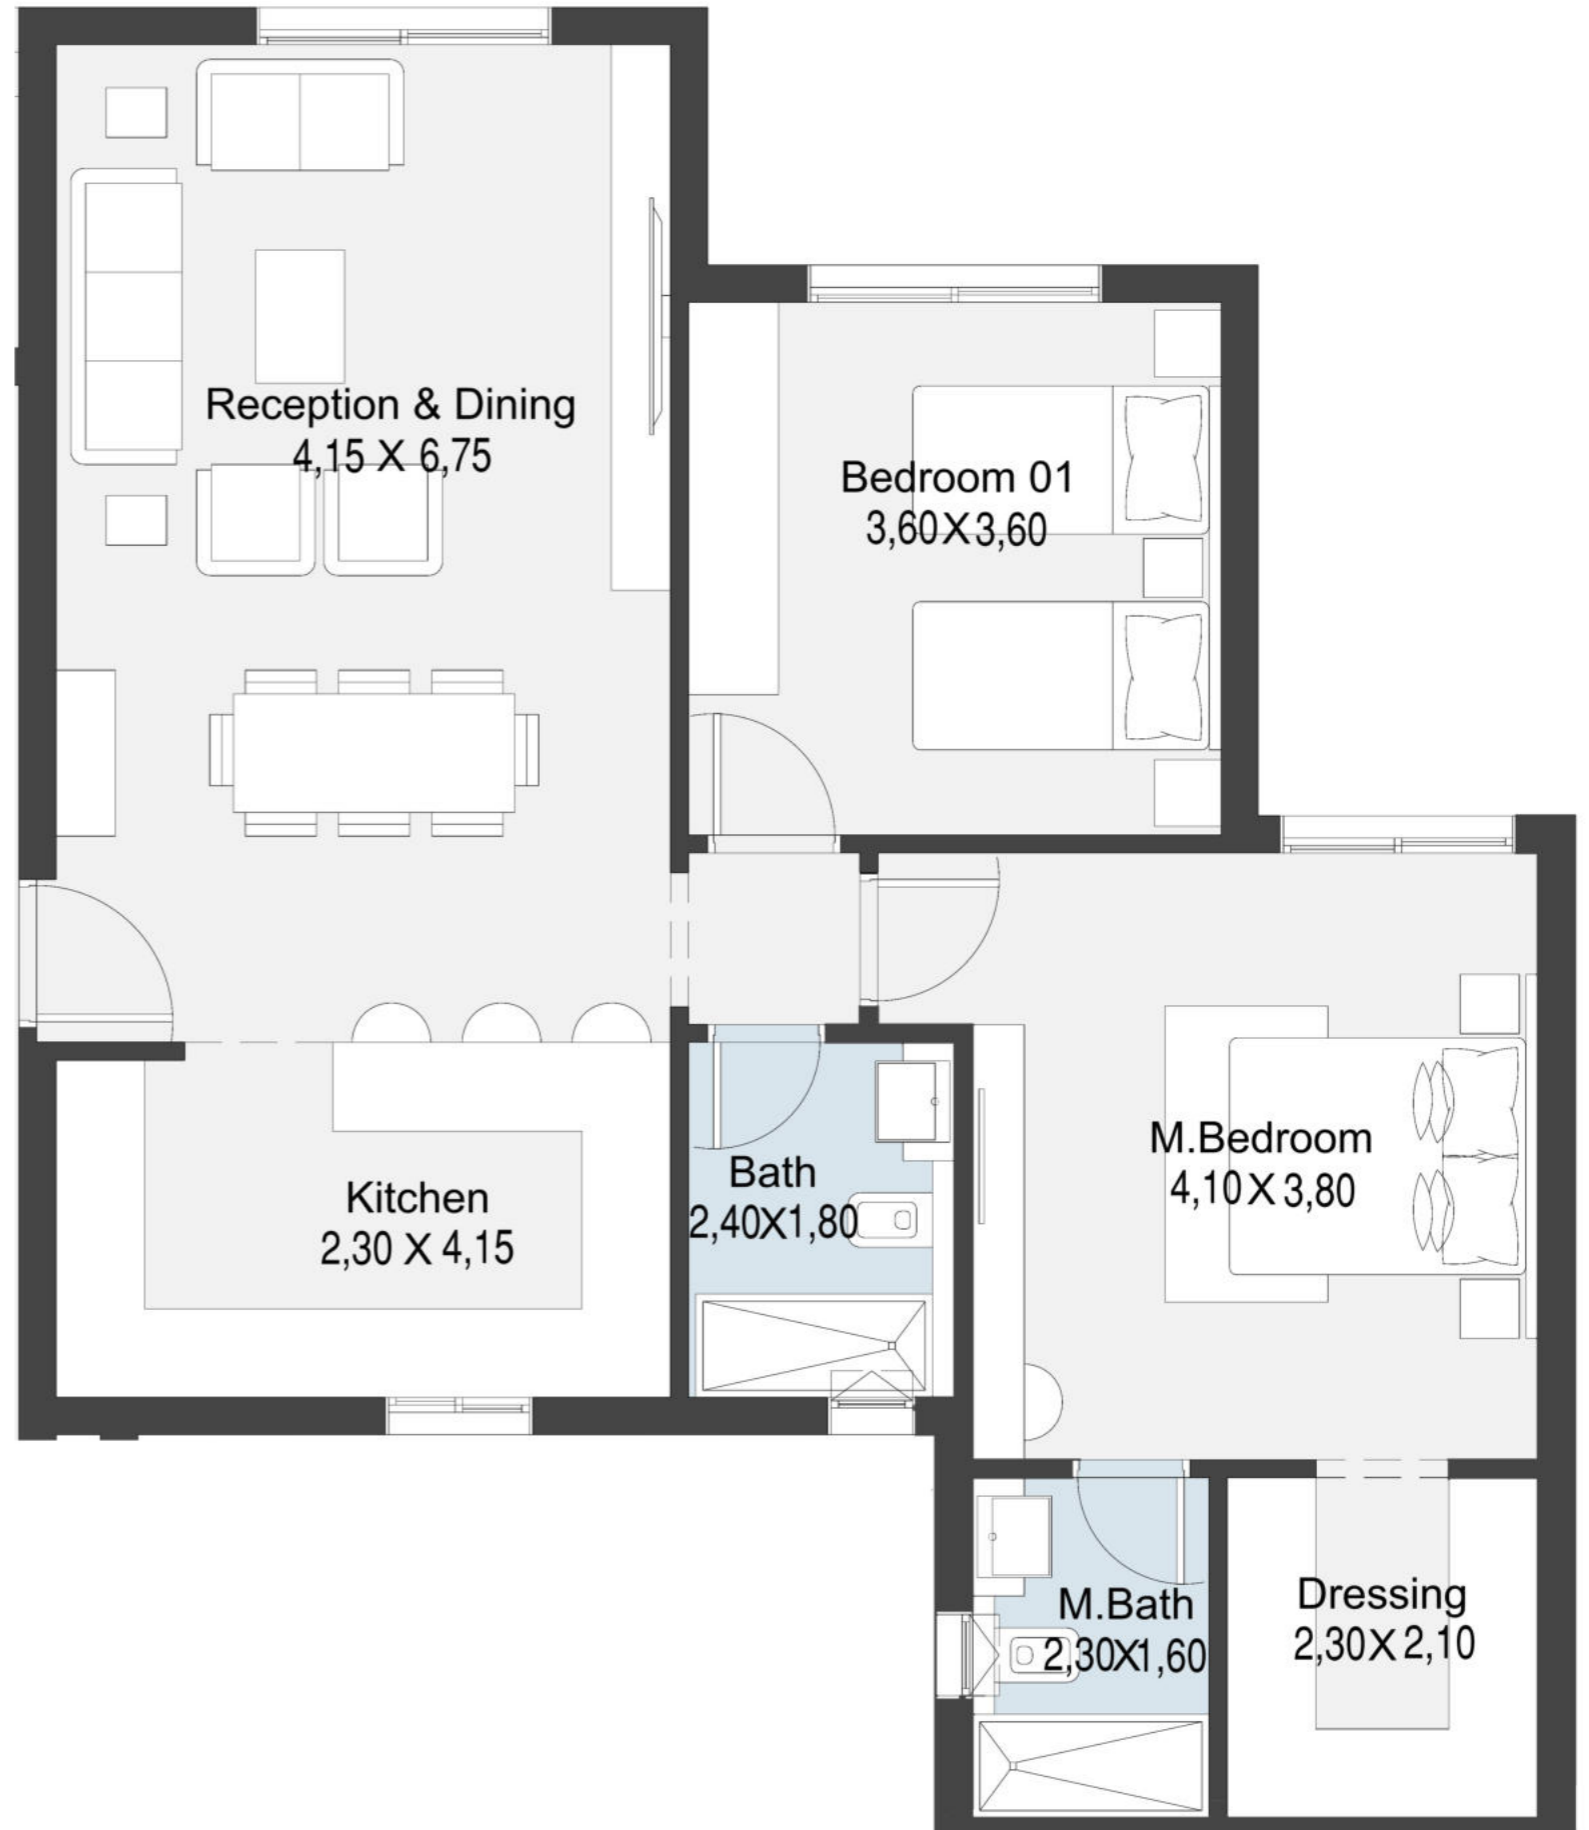

FIRST FLOOR B

Residence

FIRST FLOOR B

154 M² (DUPLEX)

FIRST FLOOR B
Residence
155 M²

TYPICAL FLOOR B

TYPICAL FLOOR B
 Residence
155 M²

TYPE C

GROUND FLOOR C

Residence **GROUND FLOOR C**
124 M²

Residence **GROUND FLOOR C**
165M²

TYPICAL FLOOR C

TYPICAL FLOOR C
Residence
177 M²

TYPED

Residence

GROUND FLOOR

Residence **GROUND FLOOR D**
124 M²

Residence

GROUND FLOOR D

165M²

Residence

GROUND FLOOR D

165M²

Residence **GROUND FLOOR D**
212 M²

TYPICAL FLOOR D

TYPICAL FLOOR D
Residence
177 M²

TYPICAL FLOOR D
Residence
177 M²

TYPICAL FLOOR D
Residence
220M²

Thank You

New Event
D e v e l o p m e n t s