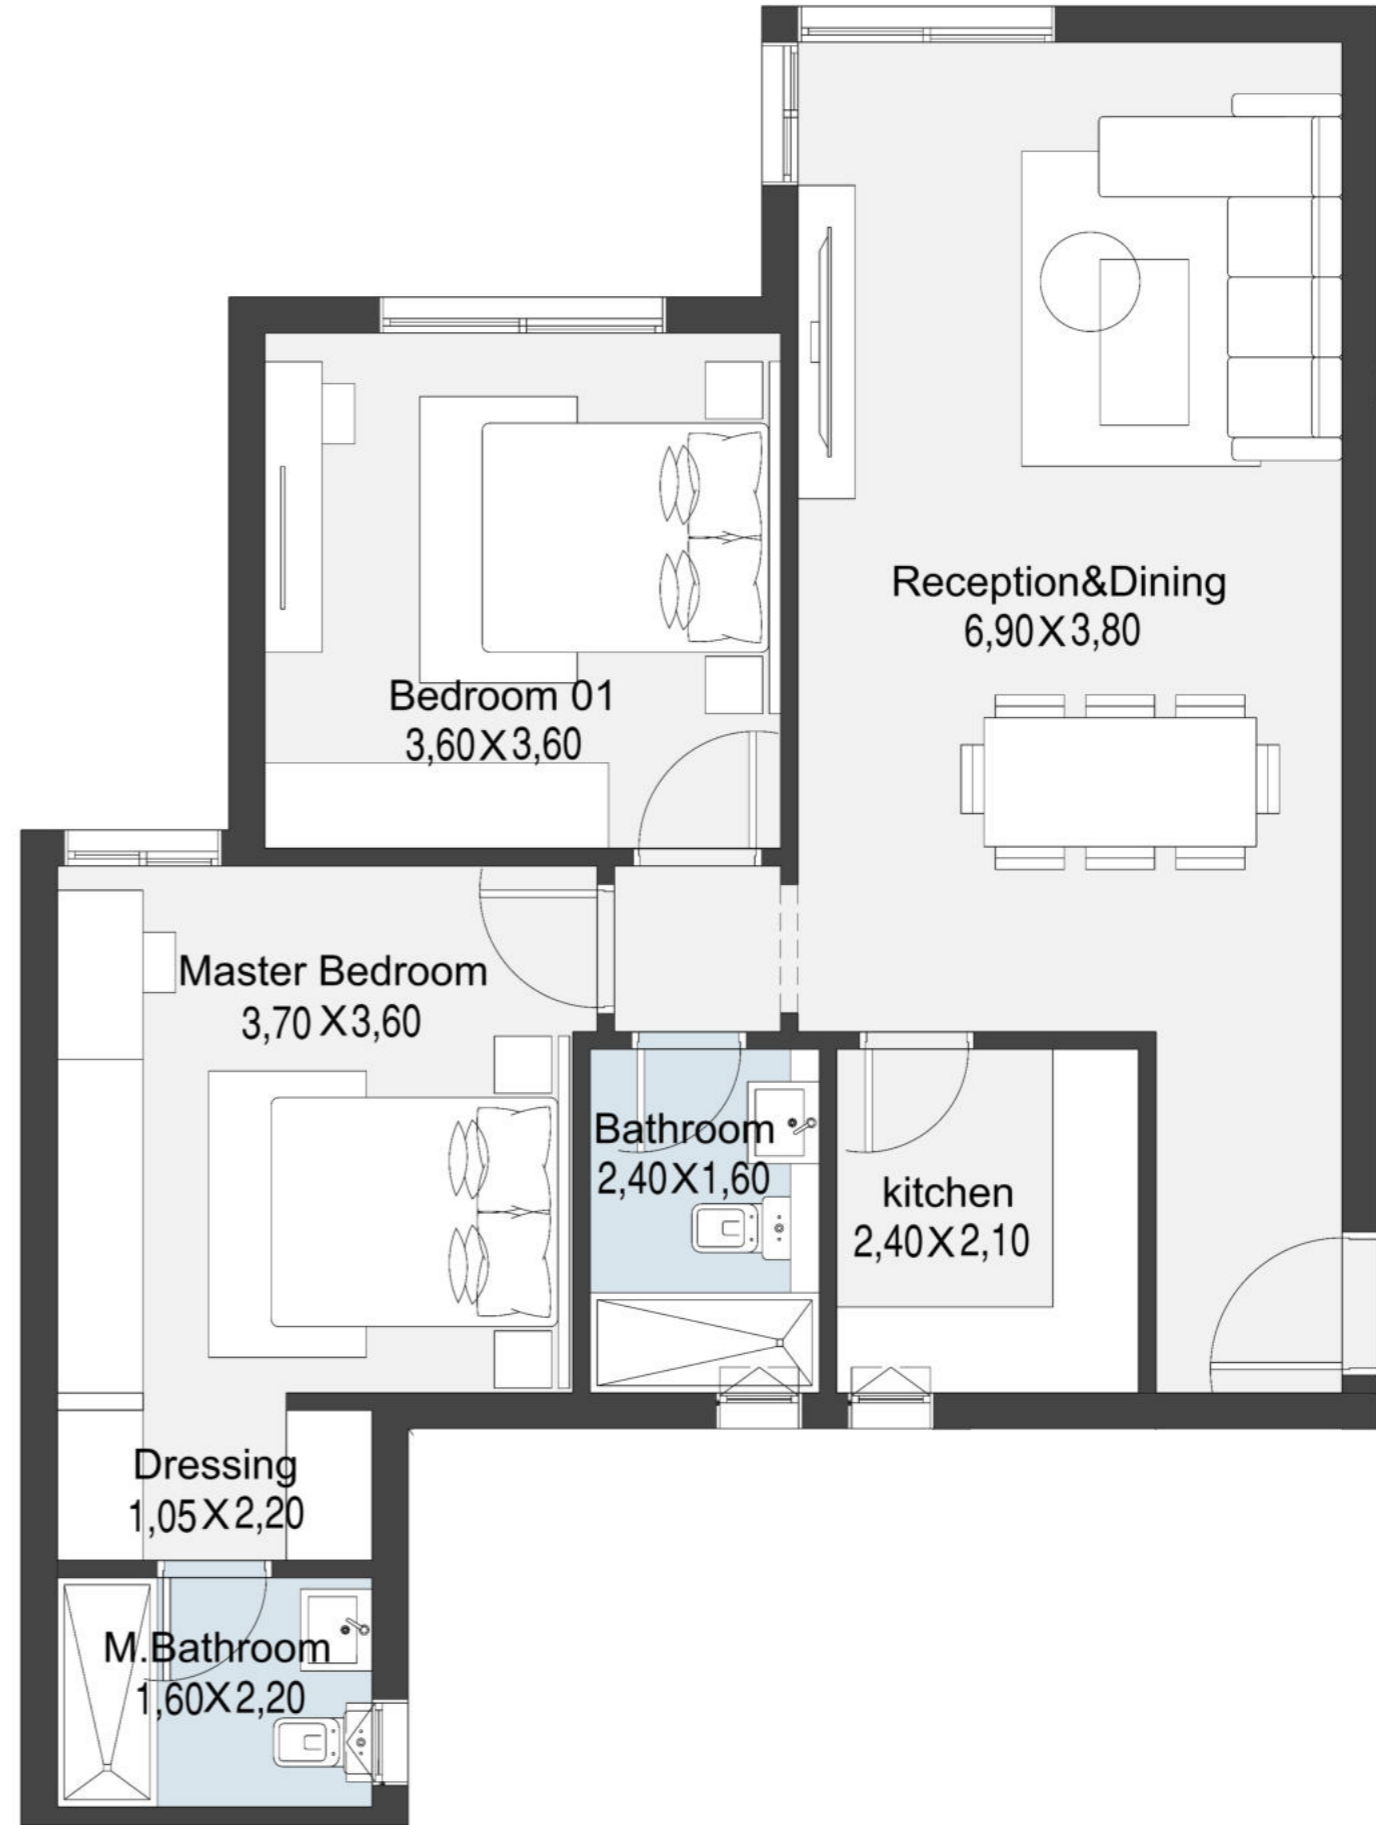

Diplomatic Village

TYPE A

GROUND FLOOR A

 **GROUND FLOOR A**
95M²

Residence **GROUND FLOOR A**
104 M²

 **GROUND FLOOR A**
Residence
111 M²

Residence **GROUND FLOOR A**
165 M²

Residence

TYPICAL FLOOR A

104M²

Residence

TYPICAL FLOOR A

108M²

Residence

TYPICAL FLOOR A

117 M²

Residence **TYPICAL FLOOR A**
120 M²

 **TYPICAL FLOOR A**
Residence
117 M²

TYPE B

GROUND FLOOR B

Residence **GROUND FLOOR B**
117 M²

Residence **GROUND FLOOR B**
154M² (DUPLEX)

Residence **GROUND FLOOR B**
148M²

FIRST FLOOR B

Residence

FIRST FLOOR B

154 M² (DUPLEX)

FIRST FLOOR B
Residence
155 M²

TYPICAL FLOOR B

TYPICAL FLOOR B
 Residence
155 M²

TYPE C