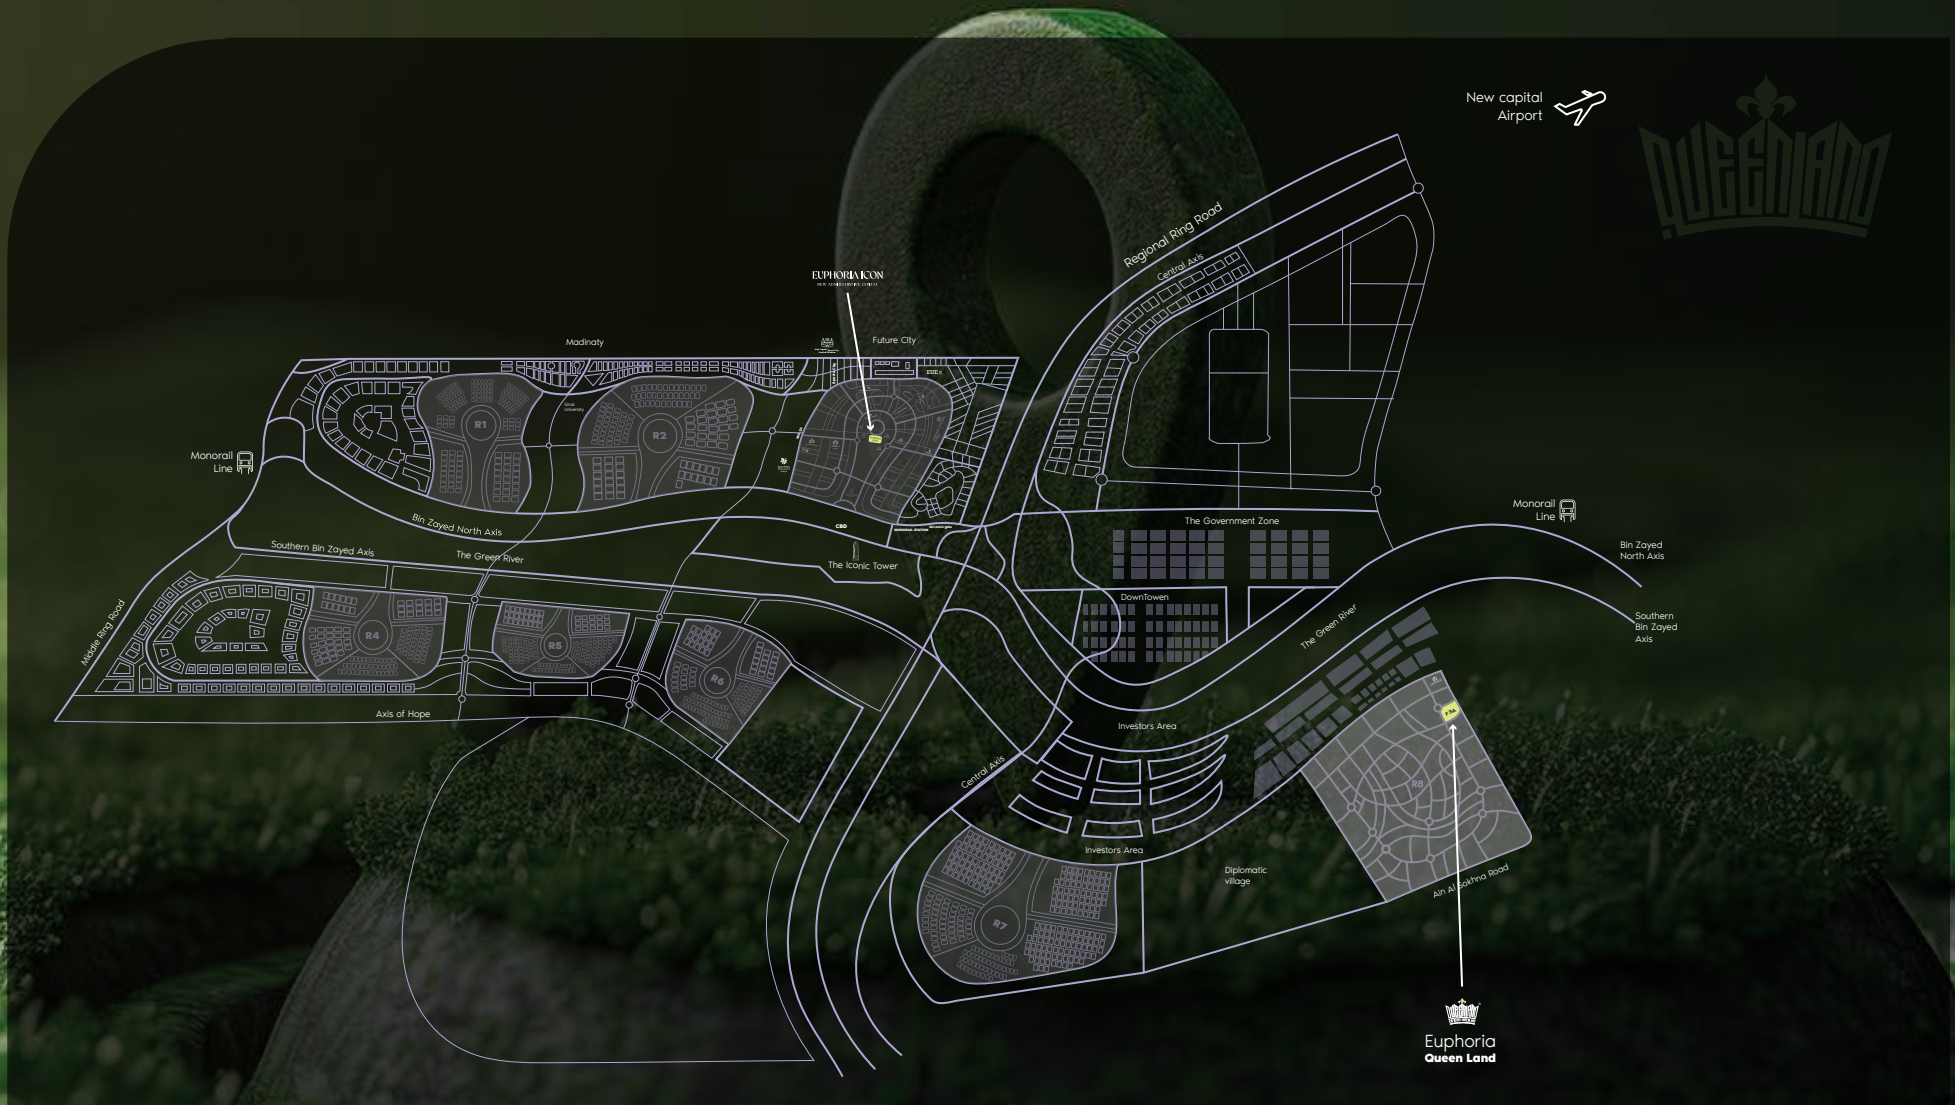

Powered by Euphoria Group

**EUPHORIA
GROUP**

Location

At the heart of the New Administrative Capital – R8 District, Euphoria Queen Land enjoys front-facing views of three major roads, a green river, and lies just steps away from the prestigious Diplomatic District, 5 min to new capital Airport

You're also just minutes away from:

- 2 exclusive clubhouses
- 3 luxury hotels
- 2 major universities
- 12 international schools

EUPHORIA
GROUP

Floor plan

Whether you're seeking a smart studio, a cozy home for two, or a spacious residence for the entire family – Euphoria Queen Land offers a wide range of options tailored to every lifestyle.