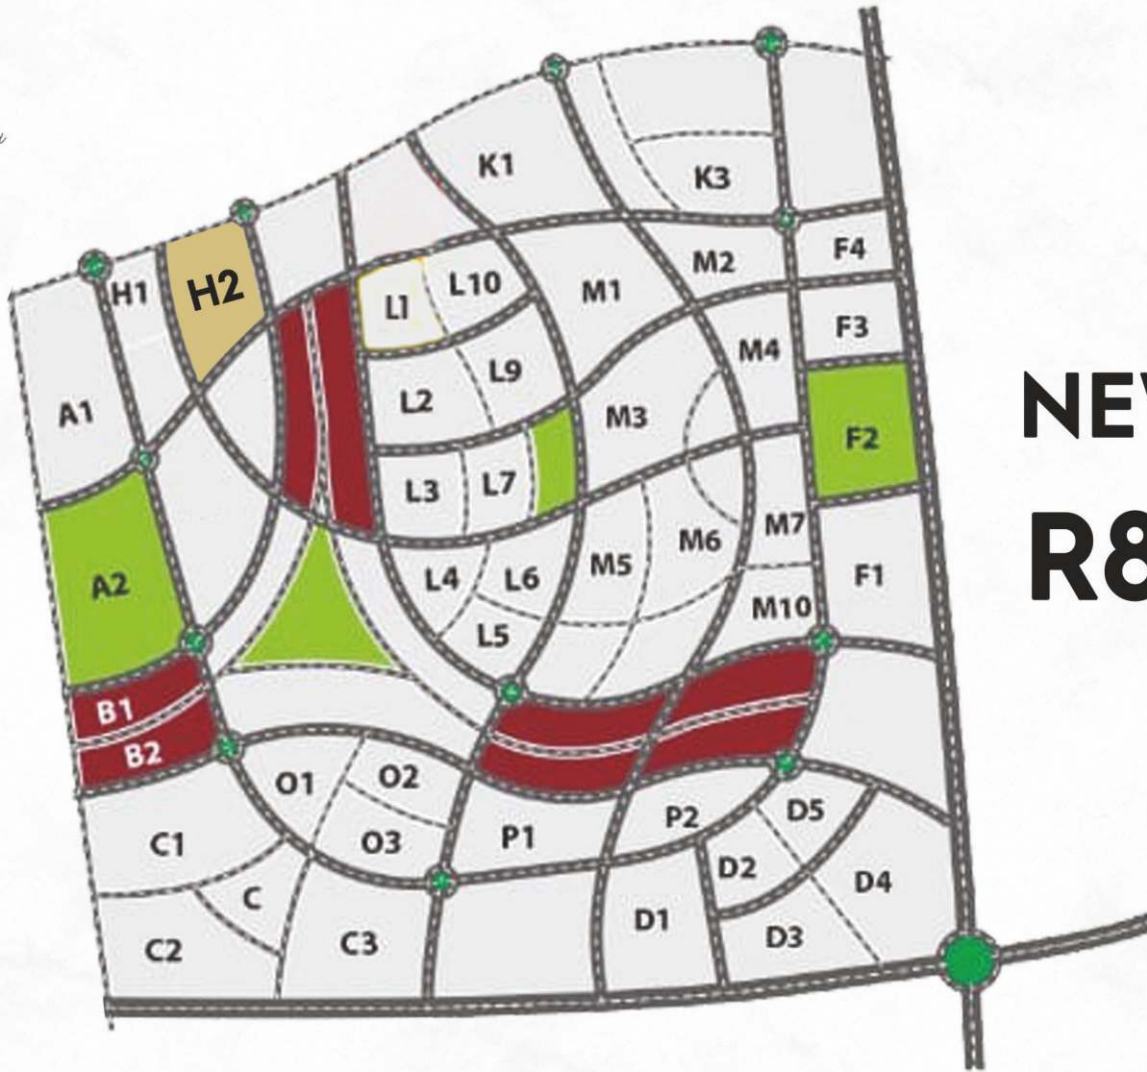

QONTRAC
DEVELOPMENTS

YARU
Residences

YARU
New Capital

QONTRAC
DEVELOPMENTS

YARU
Residences

NEW CAPITAL LAND USE

The New capital city has a very diverse land use budget hosting such uses as sport city , Opera, stock Market, Malls, Mosque, Hotels, Cathedral, Airport, Universities and Schools in the Academic city , Government Square with all the Governmental services and branches residential and mixed use developments, an Expo Center , a medical city and The Diplomatic District .

QONTRAC
DEVELOPMENTS

YARU
Residences

NEW CAPITAL
R8
H2

QONTRAC
DEVELOPMENTS

YARU
Residences

يارو ... موقع إستراتيجى فى قلب العاصمة

YARU ... Strategic location in the heart of the new capital

القاهرة الجديدة
NEW CAIRO