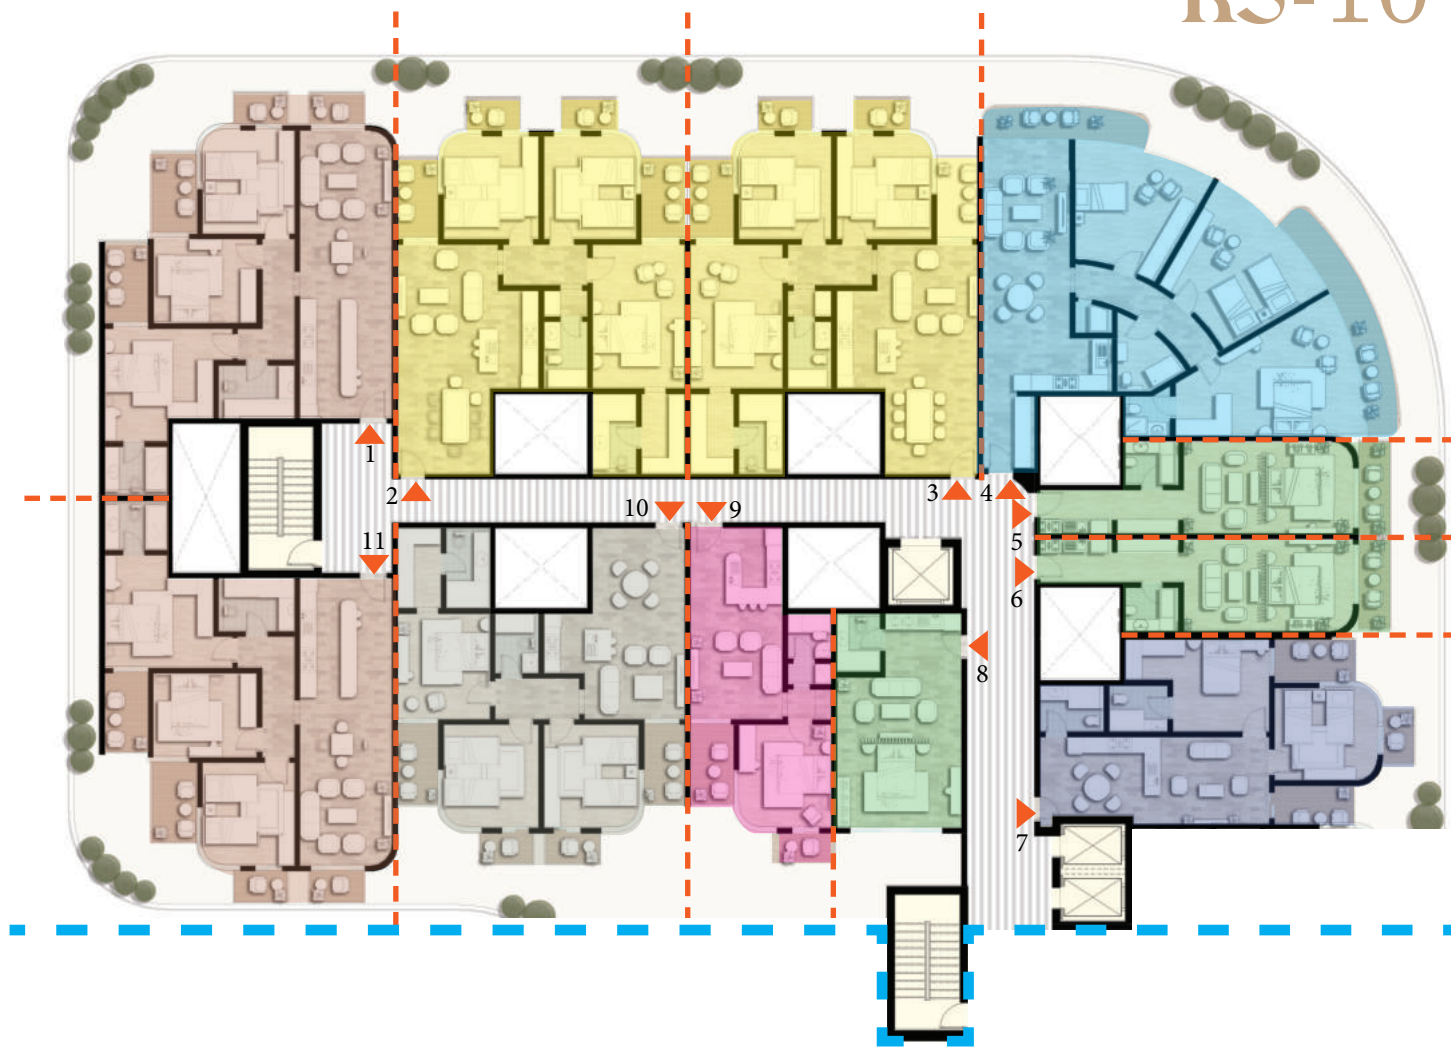

DEFAF

THE VIEW YOU FEEL — RB

RS-10

RS-10

TYPICAL FLOOR (1ST - 7TH)

RS-10

APT NO.	TYPE	AREA
APT 1	3 BED	155 SQM
APT 2	3 BED	170 SQM
APT 3	3 BED	170 SQM
APT 4	3 BED	170 SQM
APT 5	STUDIO	60 SQM

APT NO.	TYPE	AREA
APT 6	STUDIO	60 SQM
APT 7	2 BED	115 SQM
APT 8	STUDIO	60 SQM
APT 9	1 BED	75 SQM
APT 10	3 BED	145 SQM
APT 11	3 BED	155 SQM